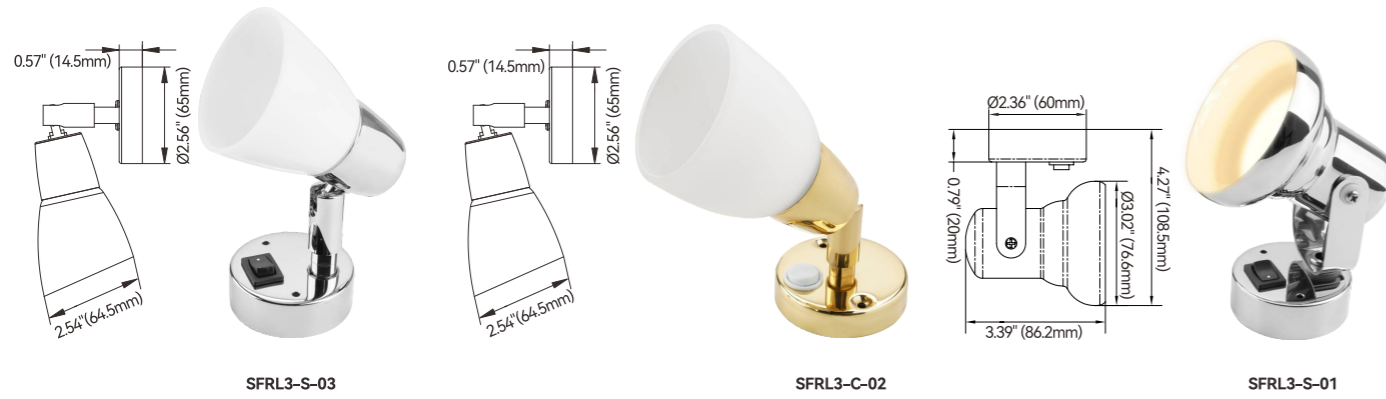

LED Reading Light

SEAFLO LED reading lamp is an elegantly stylish wall mounted LED interior lamp perfect for any vessel. The stainless steel or brass lacquered body offers a premium look and feel, while the unique constant friction mechanism offers adjustable swing and pitch to achieve optimum light angles, that won't need constant adjustment. The reading lamp is available in warm (2900K-3200k) which will beautifully enhance the materials chosen for your vessel.

Model	Voltage	Wattage	Power	Installation Method	Color Temperature	Material
SFRL3-S-03	8-30V	3.1W	1 × 3W	Surface mount	Warm White	Stainless Steel
SFRL3-C-02					Warm White	Brass Lacquered
SFRL3-S-01	12V	3.1W	/	Surface mount	Warm White (2900-3200K)	Stainless Steel