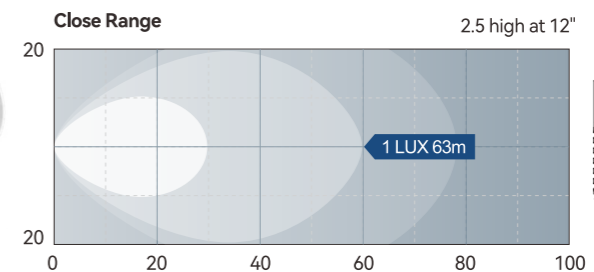

LED Floodlights

Exquisite, high-quality LEDs grace seaflo floodlight, delivering unparalleled maximum light output that floods your surroundings with brilliant illumination, while simultaneously demonstrating remarkable energy efficiency. Perfectly suited for marine environments, these LEDs ensure both safety and aesthetic appeal on the water.

CREE LED
high-lumen chips, long-lasting high intensity, stable lighting performance

LED Floodlights 08 Series (Bracket Mount)

LED Floodlights 07 Series (Bracket Mount)

Model	Lens Type	Voltage	Power	Color Temperature	Luminous Flux	Housing Color	Material	Cable
SFFL3-1000W-07BL	Long Range	12/24V	15W	5700K (White)	1000 lm	Black	Aluminium+ 316 Stainless Steel	0.3m
SFFL3-1000W-07WL				White				
SFFL3-800Y-07BL				3000K (Warm White)	800 lm	Black		
SFFL3-800Y-07WL				White				
SFFL3-1000W-07BC	Close Range	12/24V	15W	5700K (White)	1000 lm	Black		
SFFL3-1000W-07WC				White				
SFFL3-800Y-07BC				3000K (Warm White)	800 lm	Black		
SFFL3-800Y-07WC				White				

LED Deck Lights

High quality LEDs for maximum light output and energy efficiency.

Model	Voltage	LED Wattage	Effective Wattage	Mount Type	Color Temperature	Material
SFDL1-WA-01	10-30 V	18W	14W	Bracket mount	White (5500-6300K)	Aluminum