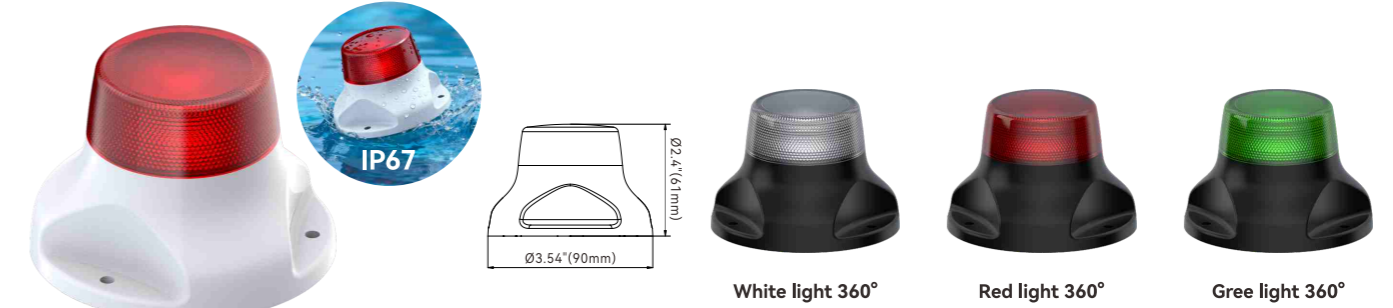

LED All-Round Lights 02 Series

Overall Length	2.4" (61mm)	2.4" (61mm)	2.4" (61mm)	2.4" (61mm)	2.4" (61mm)	2.4" (61mm)
Model	SFNL073-WB-02	SFNL073-RB-02	SFNL073-GB-02	SFNL073-WW-02	SFNL073-RW-02	SFNL073-GW-02
Voltage	10-30V	10-30V	10-30V	10-30V	10-30V	10-30V
Visibility	2NM	2NM	2NM	2NM	2NM	2NM
Wattage	1.5W	1.5W	1.5W	1.5W	1.5W	1.5W
Lighting color	White 360°	Red 360°	Green 360°	White 360°	Red 360°	Green 360°
Housing color	Black	Black	Black	White	White	White
Material	ASA,PC