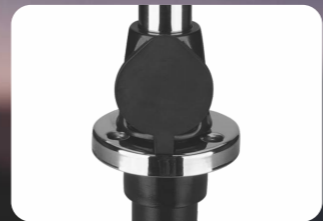

LED Bi-Color Bow Lights

Whether at anchor or underway, it's important your navigation lights are both functional and clearly visible to nearby boaters. This super-bright, sealed-for-life nav light is strong for a long and dependable life on the bow. The high-efficiency LED bi-color lamp has red and green LEDs, with a sector angle of 112.5° each, and is for use on the bow of sailboats and power-craft. It can be used in place of traditional sidelights or incandescent bow-lights. These lamps are designed to be mounted on a vertical surface.

Model:	SFNL051-11B-03B
Overall Length:	11-1/8" (282mm)
Voltage:	12 V
Visibility:	1NM
Wattage:	2W
Base Type:	Plug-in mount (w / SS Straight base)
Material:	Plastic+Stainless Steel