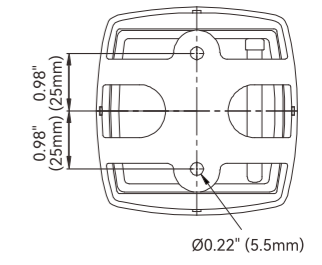

LED Navigation Lights 03 Series (Mini)

Ultrasonic welding process used to enhance sealing performance

High-efficiency LED lights with low energy consumption and long lifespan

High brightness and strong light penetration

Modular design with a simple structure

Four pry positions for easy disassembly

Model	Voltage	Wattage	Angle	Housing color	Lamp color	Visibility
SFNL013-PW-03	10-30V	1.5W	112.5°	White	Red and Green	2NM
SFNL013-PB-03				Black		
SFNL013-SW-03	10-30V	1.5W	135°	White	White	3NM
SFNL013-SB-03				Black		
SFNL013-MW-03	10-30V	1.5W	225°	White	White	2NM
SFNL013-MB-03				Black		
SFNL013-LW-03	10-30V	1.5W	112.5°	White	Red	2NM
SFNL013-LB-03				Black		
SFNL013-RW-03	10-30V	1.5W	112.5°	White	Green	2NM
SFNL013-RB-03				Black		
SFNL013-BW-03	10-30V	1.5W	225°	White	Bi-Color	2NM
SFNL013-BB-03				Black		

LED Navigation Lights 04 Series (Regular)

Model	Voltage	Wattage	Angle	Housing color	Lamp color	Visibility
SFNL013-PW-04	10-30V	1.5W	112.5°	White	Red and Green	2NM
SFNL013-PB-04				Black		
SFNL013-SW-04	10-30V	1.5W	135°	White	White	3NM
SFNL013-SB-04				Black		
SFNL013-MW-04	10-30V	1.5W	225°	White	White	2NM
SFNL013-MB-04				Black		
SFNL013-LW-04	10-30V	1.5W	112.5°	White	Red	2NM
SFNL013-LB-04				Black		
SFNL013-RW-04	10-30V	1.5W	112.5°	White	Green	2NM
SFNL013-RB-04				Black		
SFNL013-BW-04	10-30V	1.5W	225°	White	Bi-Color	2NM
SFNL013-BB-04				Black