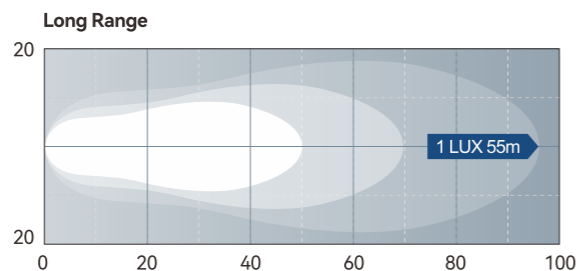

LED Floodlights

Exquisite, high-quality LEDs grace seaflo floodlight, delivering unparalleled maximum light output that floods your surroundings with brilliant illumination, while simultaneously demonstrating remarkable energy efficiency. Perfectly suited for marine environments, these LEDs ensure both safety and aesthetic appeal on the water.

CREE LED
high-lumen chips, long-lasting high intensity, stable lighting performance

LED Floodlights 08 Series (Bracket Mount)

LED Floodlights 07 Series (Bracket Mount)

Model	Lens Type	Voltage	Power	Color Temperature	Luminous Flux	Housing Color	Material	Cable
SFFL3-1000W-07BL	Long Range	12/24V	15W	5700K (White)	1000 lm	Black	Aluminium+ 316 Stainless Steel	0.3m
SFFL3-1000W-07WL				White				
SFFL3-800Y-07BL				3000K (Warm White)	800 lm	Black		
SFFL3-800Y-07WL				White				
SFFL3-1000W-07BC	Close Range	12/24V	15W	5700K (White)	1000 lm	Black		
SFFL3-1000W-07WC				White				
SFFL3-800Y-07BC				3000K (Warm White)	800 lm	Black		
SFFL3-800Y-07WC				White				

LED Deck Lights

High quality LEDs for maximum light output and energy efficiency.

Model	Voltage	LED Wattage	Effective Wattage	Mount Type	Color Temperature	Material
SFDL1-WA-01	10-30 V	18W	14W	Bracket mount	White (5500-6300K)	Aluminum