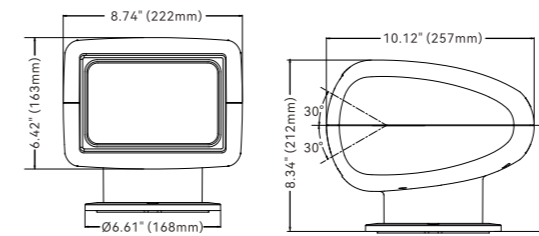

Model	Voltage	Amps	Housing Color	Power	Candlepower	Beam Distance
SFSL1-50-02W	12V	3.6A	White	50W	175000 cd	1266' / 386m
SFSL2-50-02W	24V	2A				
SFSL1-50-02B	12V	3.6A	Black			
SFSL2-50-02B	24V	2A				

Up and down 60° rotation, left and right 360° rotation