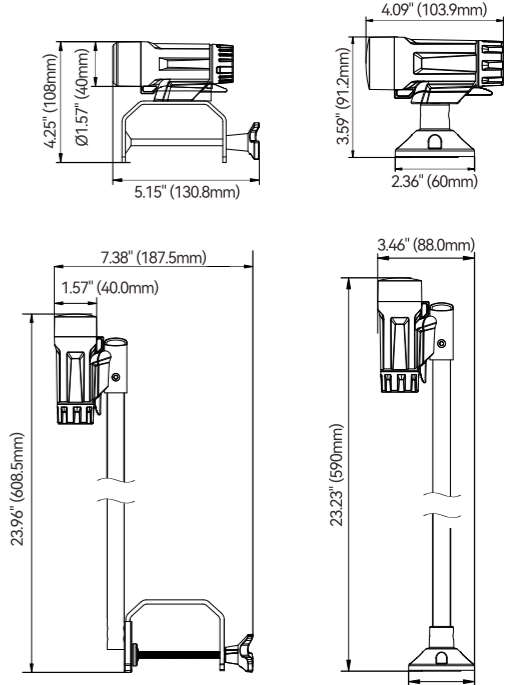

Navigation Light