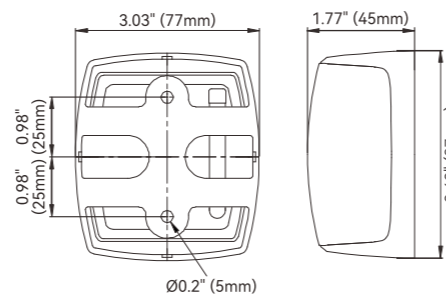

Modular design with a simple structure

Four pry positions for easy disassembly

Model	Voltage	Wattage	Angle	Housing color	Lamp color	Visibility
SFNL013-PW-03	10-30V	1.5W	112.5°	White	Red and Green	2NM
SFNL013-PB-03				Black		
SFNL013-SW-03	10-30V	1.5W	135°	White	White	3NM
SFNL013-SB-03				Black		
SFNL013-MW-03	10-30V	1.5W	225°	White	White	2NM
SFNL013-MB-03				Black		
SFNL013-LW-03	10-30V	1.5W	112.5°	White	Red	2NM
SFNL013-LB-03				Black		
SFNL013-RW-03	10-30V	1.5W	112.5°	White	Green	2NM
SFNL013-RB-03				Black		
SFNL013-BW-03	10-30V	1.5W	225°	White	Bi-Color	2NM
SFNL013-BB-03				Black