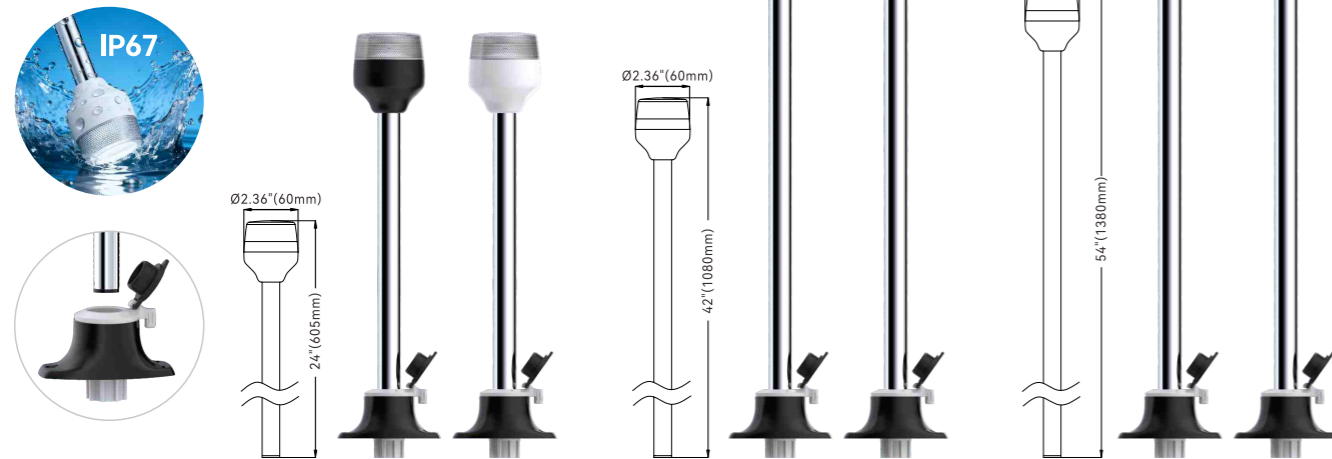

LED All-Round Pole Lights 05 Series Plug-in Mount

Plastic Base

Overall Length	24"(605mm)		42"(1080mm)		54"(1380mm)	
Model	SFNL083-24P-05BP	SFNL083-24P-05WP	SFNL083-42-05BP	SFNL083-42-05WP	SFNL083-54-05BP	SFNL083-54-05WP
Voltage	10-30V		10-30V		10-30V	
Visibility	2NM		2NM		2NM	
Wattage	1.5W		1.5W		1.5W	
Base Type	Plug-in mount		Plug-in mount		Plug-in mount	
Color Temperature	Daylight white 5700K		Daylight white 5700K		Daylight white 5700K	
Housing Color	Black housing	White housing	Black housing	White housing	Black housing	White housing