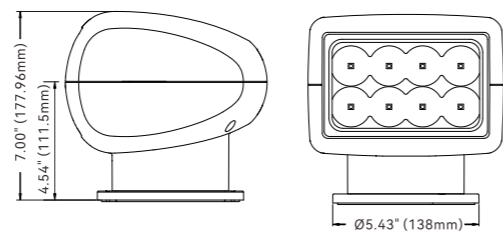

SEOUL
SEOUL LED
delivers high lumen output, high current operation capability, and stable, long-lasting performance.

Remote Control LED Searchlight

SEAFLO searchlights can perform omnidirectional, multi-angle, and long-distance lighting tasks. They can rotate 360° horizontally and 60° or 75° vertically. Equipped with a remote control for user convenience, they are ideal for mariners to locate buoys, moorings, and channel markers. They are also perfect for large motorhomes and buses to pinpoint road signs, campsites, or serve as backup lighting.

FEATURES & BENEFITS

- 360° horizontal rotation
- 60° or 75° vertical sweep
- Super bright LED light source
- 600-1200 meters beam distance
- IP65 waterproof rating

- Remote control and 15ft / 4.6m cable included
- Corrosion-resistant, oxidation-resistant material
- Long service life
- Easy installation