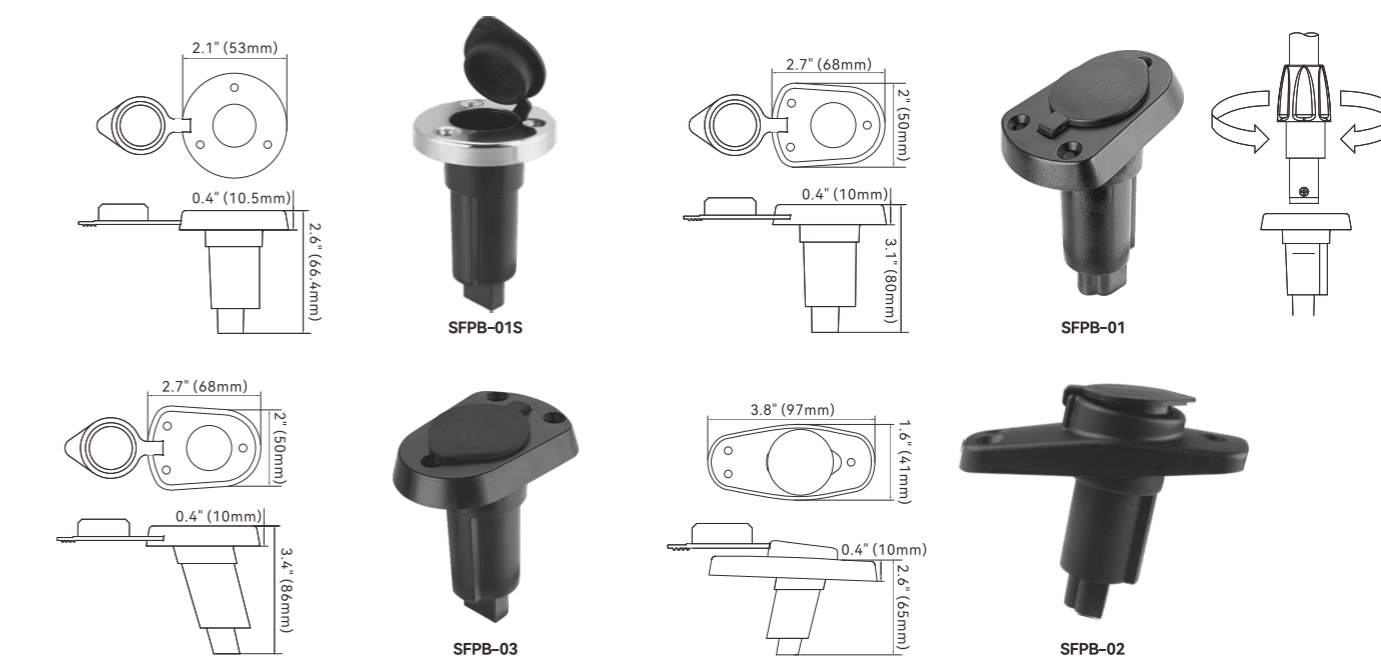

Mounting Base for Plug-in Mount Pole Lights

Compatible with 02, 03, and 04 series LED all-round pole lights (plug-in mount)

Model	SFPB-01S	SFPB-01	SFPB-03	SFPB-02
Base Type	Straight base	Straight base	Angled base	Angled base
Material	Stainless Steel and PC	Plastic	Plastic	Plastic
Size	2.1" x 2.1" x 2.6" (53 x 53 x 66.4 mm)	2.7" x 2.0" x 3.1" (68 x 50 x 80mm)	2.7" x 2.0" x 3.4" (68 x 50 x 86mm)	3.8" x 1.6" x 2.6" (97 x 41 x 65mm)

All-Round Pole Lights