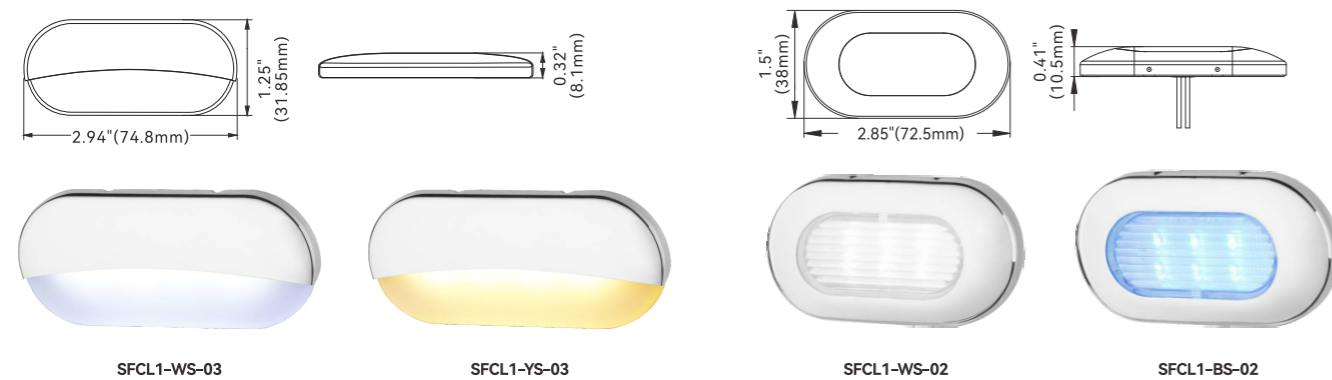

Model	Voltage	Wattage	Power	Installation Method	Color Temperature	Material
SFCL1-WS-03	12V	0.4W	4x0.2W	Surface mount	Cool White(5500-6300K)	PC+Stainless Steel
SFCL1-YS-03					Warm White(2800-3200K)	
SFCL1-WS-02	12V	1.2W	6x0.2W	Surface mount	Cool White(5500-6300K)	S.S. 304
SFCL1-BS-02					Blue	

LED Livewell Light

LED Livewell Light will illuminate your livewell and small utility area. Can be used above or below water level with through-wall mounting. IP68 waterproof, Completely sealed, power saving LED Livewell / Baitwell lamps are designed for installation into live bait tanks.