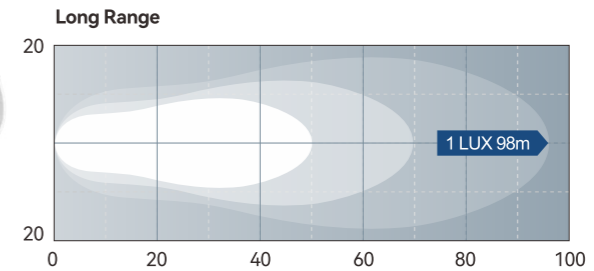

316 stainless steel bracket