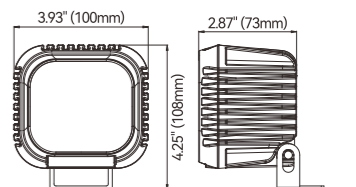

## LED Floodlights 08 Series (Bracket Mount)

SFFL3-2400W-08BL  
SFFL3-2100Y-08BL

SFFL3-2400W-08WL  
SFFL3-2100Y-08WL

316 stainless steel bracket

SFFL3-2400W-08BC  
SFFL3-2100Y-08BC

SFFL3-2400W-08WC  
SFFL3-2100Y-08WC