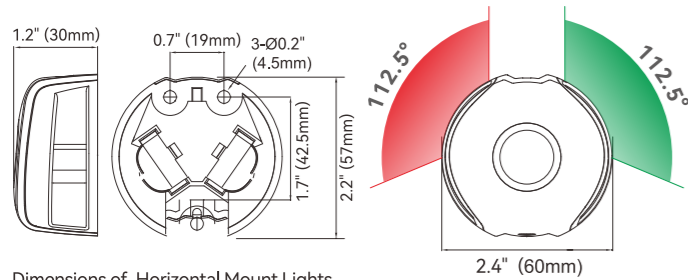

Dimensions of Horizontal Mount Lights