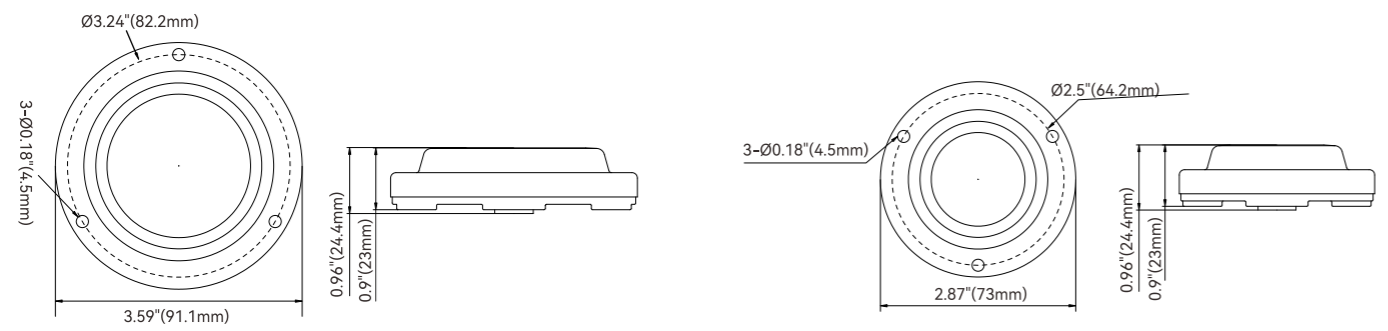

316 STAINLESS STEEL COVER IP68

LED Underwater Lights

SEAFLO LED underwater light is made of marine-grade 316 stainless steel and high-strength engineering plastic, designed to withstand harsh marine environments. It is vibration and shock resistant. The light features a waterproof design with an IP68 rating. There are various styles and colors available to choose from. High-intensity lighting makes your boat more visible, enhancing safety during night activities.

Underwater Lights 02 Series (3 LEDs)

Model	Light Color	Voltage	Power	Lumens	Beam Angle	Size	Quantity
SFUL1-3W-02	White	12V	9W	800lm	80°	Ø2.87"	Single
SFUL1-3B-02	Blue	12V	9W	800lm	80°	Ø2.87"	Single
SFUL1-3G-02	Green	12V	9W	800lm	80°	Ø2.87"	Single
SFUL1-3R-02	RGBW	12V	3.5W	9-40lm	80°	Ø2.87"	Single
SFUL1-3W-02P	White	12V	9W	800lm	80°	Ø2.87"	Pair
SFUL1-3B-02P	Blue	12V	9W	800lm	80°	Ø2.87"	Pair
SFUL1-3G-02P	Green	12V	9W	800lm	80°	Ø2.87"	Pair
SFUL1-3R-02P	RGBW	12V	3.5W	9-40lm	80°	Ø2.87"	Pair

Underwater Lights 02 Series (6 LEDs)

Model	Light Color	Voltage	Power	Lumens	Beam Angle	Size	Quantity
SFUL1-6W-02	White	12V	18W	1350lm	80°	Ø3.59"	Single
SFUL1-6B-02	Blue	12V	18W	1350lm	80°	Ø3.59"	Single
SFUL1-6G-02	Green	12V	18W	1350lm	80°	Ø3.59"	Single
SFUL1-6R-02	RGBW	12V	7W	18-85lm	80°	Ø3.59"	Single
SFUL1-6W-02P	White	12V	18W	1350lm	80°	Ø3.59"	Pair
SFUL1-6B-02P	Blue	12V	18W	1350lm	80°	Ø3.59"	Pair
SFUL1-6G-02P	Green	12V	18W	1350lm	80°	Ø3.59"	Pair
SFUL1-6R-02P	RGBW	12V	7W	18-85lm	80°	Ø3.59"	Pair

LED Underwater Lights