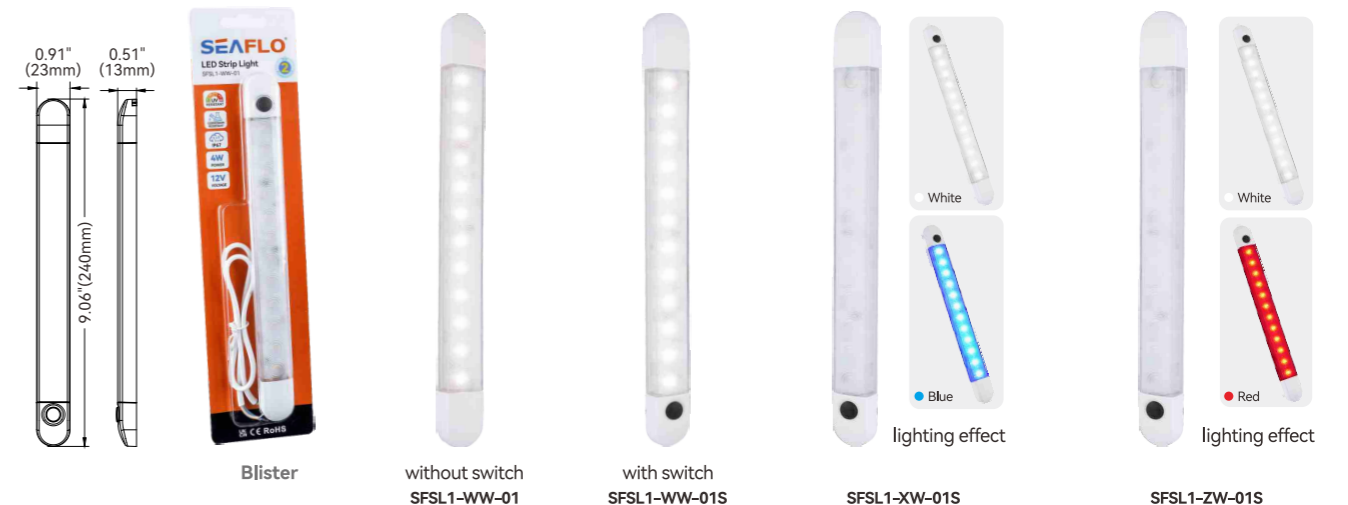

Model	Voltage	Wattage	Mount Type	Color Temperature	Switch	Material	Size
SFSL1-WW-01	12V	4W	Surface mount	White (4000-4500K)	NO	Plastic	9-3/8"/240mm
SFSL1-WW-01S				White (4000-4500K)	YES		
SFSL1-XW-01S				White+Blue	YES		
SFSL1-ZW-01S				White+Red	YES