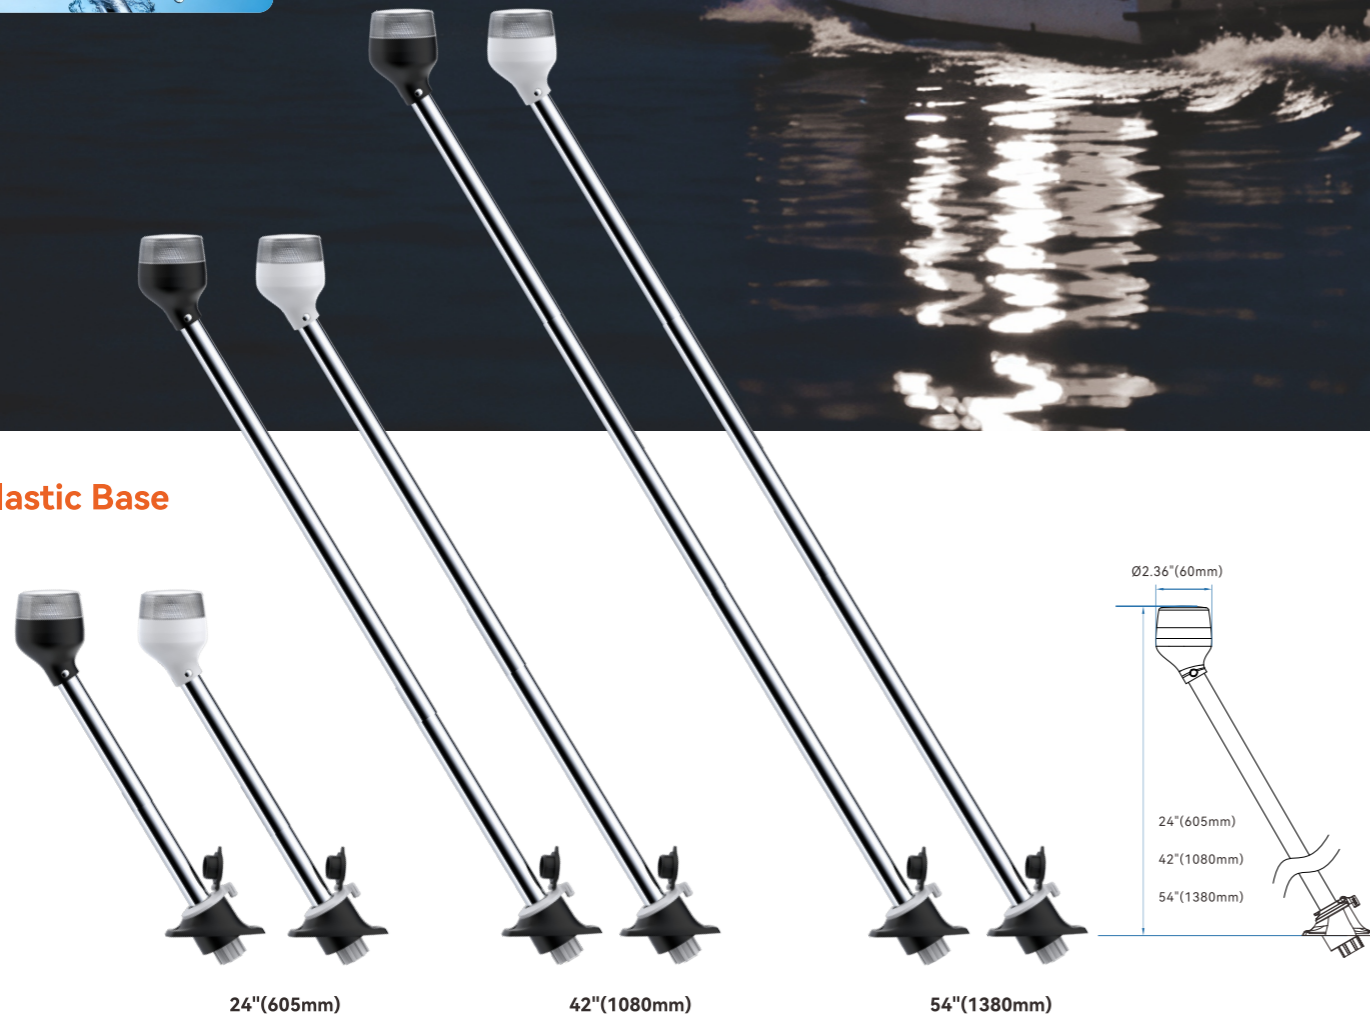

# LED All-round Pole Lights 06 Series

## Plug-in Mount, Angled

The inclination angle of the lamp post is 150°

Plastic

316 Stainless Steel

### Plastic Base

24"(605mm)

42"(1080mm)

54"(1380mm)