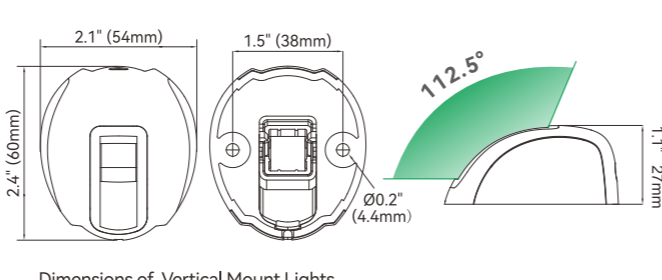

Dimensions of Vertical Mount Lights

Model	Color	Voltage	Power	Angle	Visibility	Installation
SFNL031-LS-01	Red	12V	1W	112.5°	2NM	Horizontal Mount
SFNL031-RS-01	Green					
SFNL031-PS-01	Red & Green					
SFNL031-BS-01	Bi-Color	12V	1W	225°	2NM	
SFNL021-LS-01	Red	12V	1W	112.5°	2NM	Vertical Mount
SFNL021-RS-01	Green					
SFNL021-PS-01	Red & Green