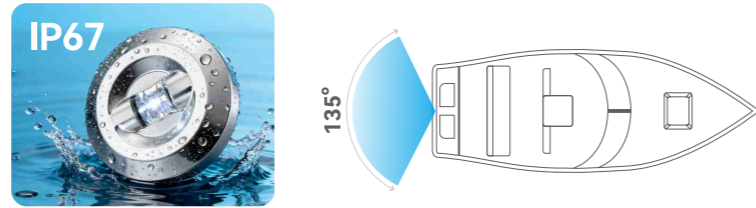

## LED Stern Light 02 Series

Electropolished 316 stainless steel cover  
Bright LED design, long lifespan, and low power consumption  
Watertight construction designed to resist corrosion  
Thin design with high durability