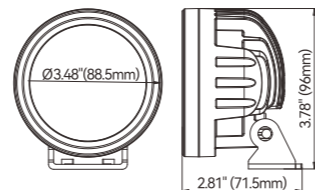

SFFL3-1000W-07BC
SFFL3-800Y-07BC