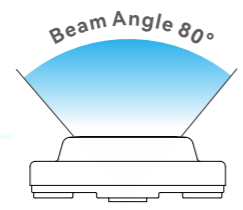

316 STAINLESS STEEL COVER IP68

Single package A pair of packages

LED Underwater Lights

SEAFLO LED underwater light is made of marine-grade 316 stainless steel and high-strength engineering plastic, designed to withstand harsh marine environments. It is vibration and shock resistant. The light features a waterproof design with an IP68 rating. There are various styles and colors available to choose from. High-intensity lighting makes your boat more visible, enhancing safety during night activities.

Underwater Lights 02 Series (3 LEDs)

Model	Light Color	Voltage	Power	Lumens	Beam Angle	Size	Quantity
SFUL1-3W-02	White	12V	9W	800lm	80°	Ø2.87"	Single
SFUL1-3B-02	Blue	12V	9W	800lm	80°	Ø2.87"	Single
SFUL1-3G-02	Green	12V	9W	800lm	80°	Ø2.87"	Single
SFUL1-3R-02	RGBW	12V	3.5W	9-40lm	80°	Ø2.87"	Single
SFUL1-3W-02P	White	12V	9W	800lm	80°	Ø2.87"	Pair
SFUL1-3B-02P	Blue	12V	9W	800lm	80°	Ø2.87"	Pair
SFUL1-3G-02P	Green	12V	9W	800lm	80°	Ø2.87"	Pair
SFUL1-3R-02P	RGBW	12V	3.5W	9-40lm	80°	Ø2.87"	Pair

Underwater Lights 02 Series (6 LEDs)

Model	Light Color	Voltage	Power	Lumens	Beam Angle	Size	Quantity
SFUL1-6W-02	White	12V	18W	1350lm	80°	Ø3.59"	Single
SFUL1-6B-02	Blue	12V	18W	1350lm	80°	Ø3.59"	Single
SFUL1-6G-02	Green	12V	18W	1350lm	80°	Ø3.59"	Single
SFUL1-6R-02	RGBW	12V	7W	18-85lm	80°	Ø3.59"	Single
SFUL1-6W-02P	White	12V	18W	1350lm	80°	Ø3.59"	Pair
SFUL1-6B-02P	Blue	12V	18W	1350lm	80°	Ø3.59"	Pair
SFUL1-6G-02P	Green	12V	18W	1350lm	80°	Ø3.59"	Pair
SFUL1-6R-02P	RGBW	12V	7W	18-85lm	80°	Ø3.59"	Pair

LED Underwater Lights