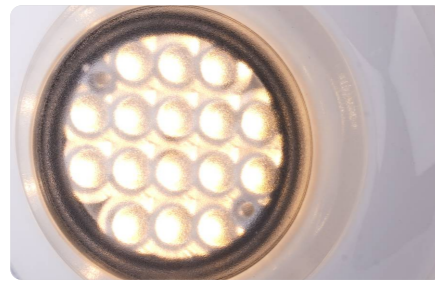

Lamp Beads

Lamp beads adopt high-power chips, high brightness, uniform light emission, and high color rendering index.