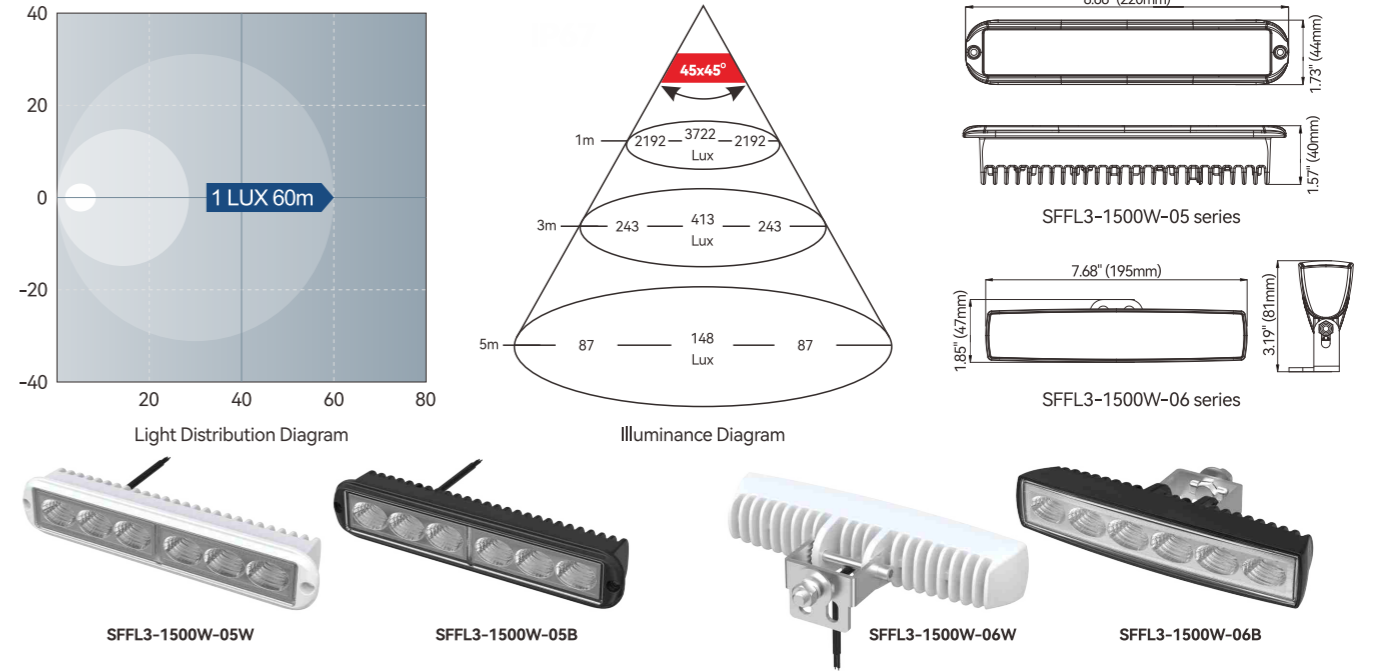

LED Floodlights 6 LEDs

Model	SFFL3-1500W-05W	SFFL3-1500W-05B	SFFL3-1500W-06W	SFFL3-1500W-06B
Voltage	12/24V		12/24V	
Power	24W		24W	
Color Temperature	White light 5000K		White light 5000K	
Luminous Flux	1500 lm		1500 lm	
Beam Angle	45°		45°	
Housing Color	White	Black	White	Black
Material	PC+Aluminium		PC+Aluminium+316 Stainless Steel