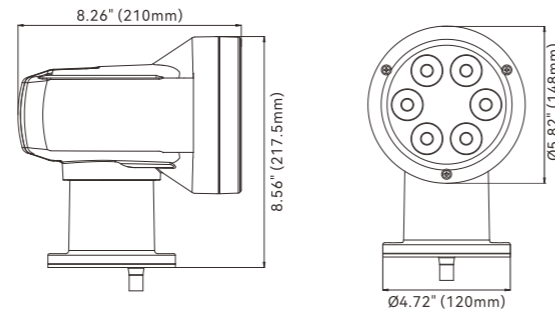

left and right 360° continuous rotation