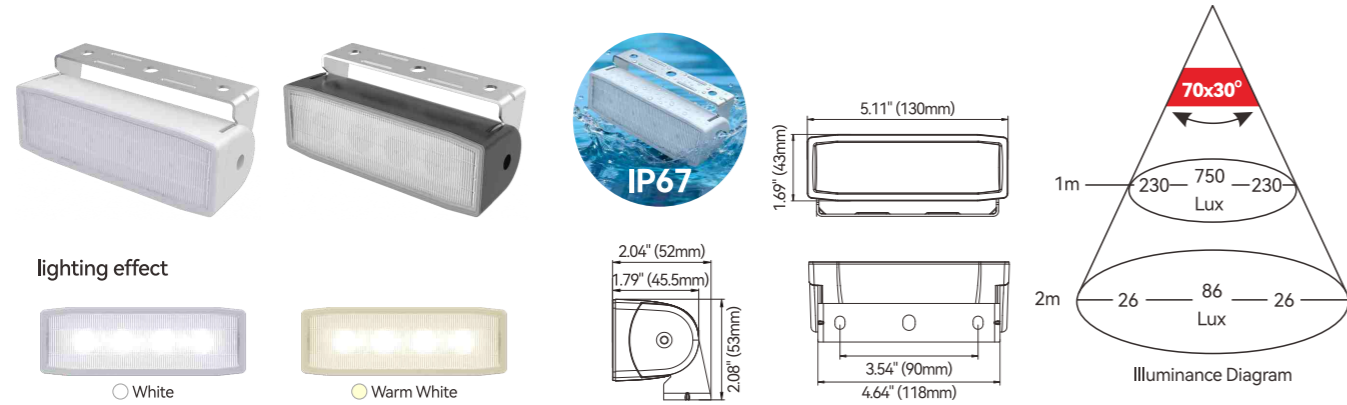

LED Floodlights 03 Series (Bracket Mount)

Model	SFFL3-550W-03W	SFFL3-550W-03B	SFFL3-450Y-03W	SFFL3-450Y-03B
Voltage	12/24V		12/24V	
Power	6W		6W	
Color Temperature	5000K (White)		3000K (Warm White)	
Luminous Flux	550 lm		550 lm	
Housing Color	White	Black	White	Black
Installation	Bracket Mount		Bracket Mount	
Material	Thermally Conductive Nylon + PC + 316 Stainless Steel		Thermally Conductive Nylon + PC + 316 Stainless Steel	
Cable	2.5m		2.5m