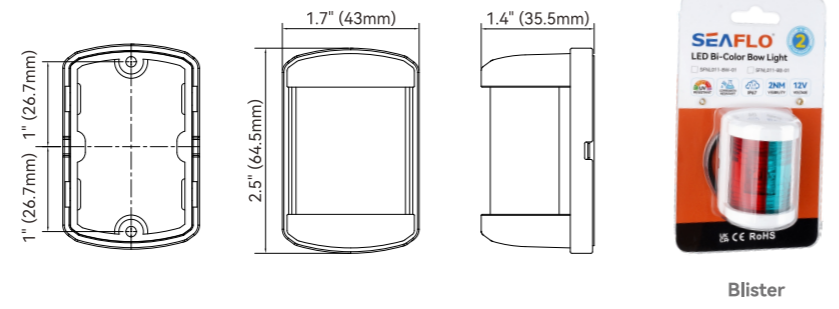

LED Square Navigation Light 01 Series (Mini)

SEAFLO boat navigation lights adopt advanced LED technology, which is energy-efficient, has low power consumption, and offers a long service life, improving the safety of night navigation. They are suitable for boats with a length of less than 20 meters for night navigation and signaling.

FEATURES & BENEFITS

- IP67 waterproof design
- Visible distance 2 nautical miles
- For boats up to 65.6 ft (20 m)
- UV resistant and corrosion resistant
- Low energy consumption and long lifespan
- High brightness and strong penetration
- Simple installation
- Super lightweight and convenient
- USCG Approval 33 CFR 183.810
- ABYC A-16, ABYC C-5, 72 COLREG Approval

Model	Voltage	Wattage	Angle	Housing color	Lamp color	Visibility
SFNL011-PW-01	12V	1W	112.5°	White	Green and Red	2NM
SFNL011-PB-01				Black		
SFNL011-SW-01	12V	1W	135°	White	White	2NM
SFNL011-SB-01				Black		
SFNL011-MW-01	12V	1W	225°	White	White	2NM
SFNL011-MB-01				Black		
SFNL011-RW-01	12V	1W	112.5°	White	Green	2NM
SFNL011-RB-01				Black		
SFNL011-LW-01	12V	1W	112.5°	White	Red	2NM
SFNL011-LB-01				Black		
SFNL011-BW-01	12V	1W	225°	White	Bi-Color	2NM
SFNL011-BB-01				Black