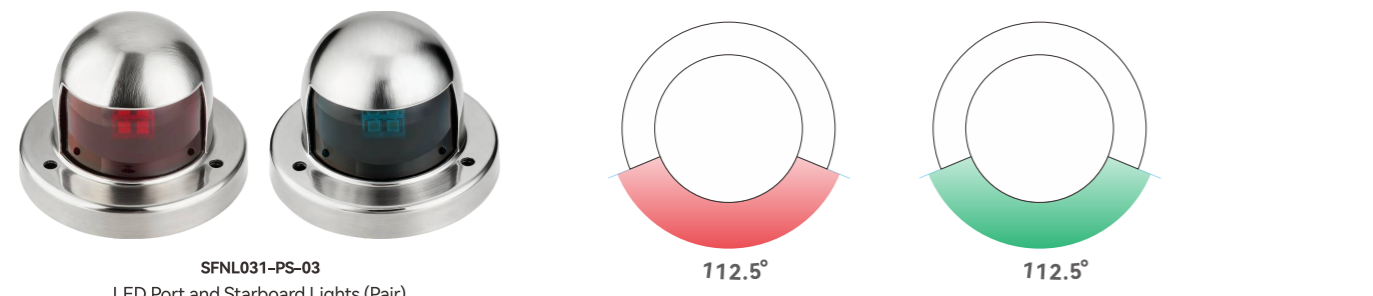

Horizontal Mount Lights 03 Series

SFNL031-PS-03 LED Port and Starboard Lights (Pair)
SFNL031-LS-03 LED Red Port Light 112.5°
SFNL031-RS-03 LED Green Starboard Light 112.5°

Model	Voltage	Wattage	Angle	Lamp color	Visibility	Material
SFNL031-LS-03	12V	1.5W	112.5°	Red	1NM	S.S. 316 and PC base
SFNL031-RS-03				Green		
SFNL031-PS-03				Red & Green