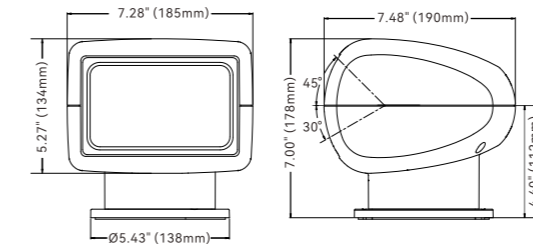

Up and down 60° rotation, left and right 360° rotation

Model	Voltage	Amps	Housing Color	Power	Candlepower	Beam Distance
SFSL1-50-01W	12V	3.6A	White	50W	100000 cd	859' / 262m
SFSL2-50-01W	24V	2A				
SFSL1-50-01B	12V	3.6A	Black			
SFSL2-50-01B	24V	2A				

Up and down 75° rotation, left and right 360° rotation