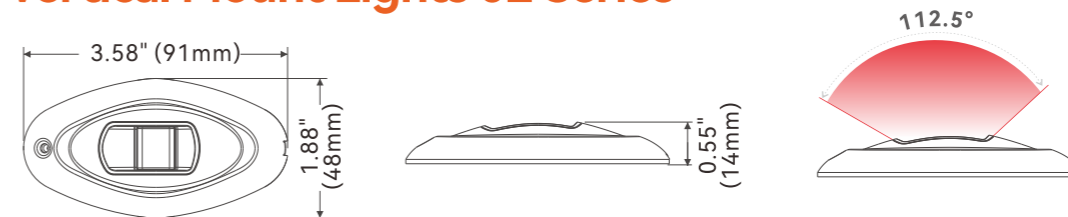

Vertical Mount Lights 02 Series

Model	Voltage	Wattage	Angle	Lamp color	Visibility	Material
SFNL021-LS-02	12V	1W	112.5°	Red	1NM	Stainless Steel 316
SFNL021-RS-02				Green		
SFNL021-PS-02				Red & Green