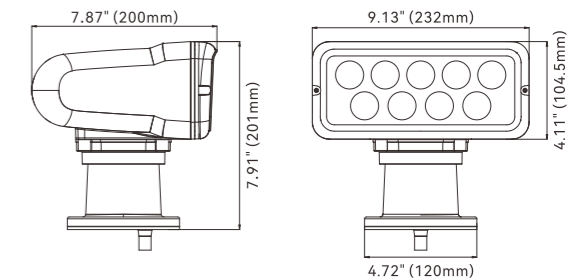

left and right 360° continuous rotation