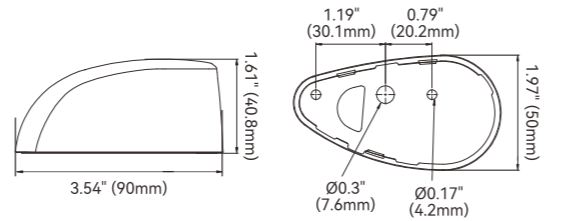

Horizontal Mount Lights 05 Series

SFNL033-LW-05 LED Red Port Light 112.5°
SFNL033-RW-05 LED Green Starboard Light 112.5°
SFNL033-PW-05 LED Port and Starboard Lights (Pair)

Model	Voltage	Wattage	Angle	Lamp color	Visibility	Material
SFNL033-LW-05	10-30V	1.5W	112.5°	Red	2NM	ASA,PC
SFNL033-RW-05				Green		
SFNL033-PW-05	10-30V	1.5W	112.5°	Red & Green	2NM	ASA,PC