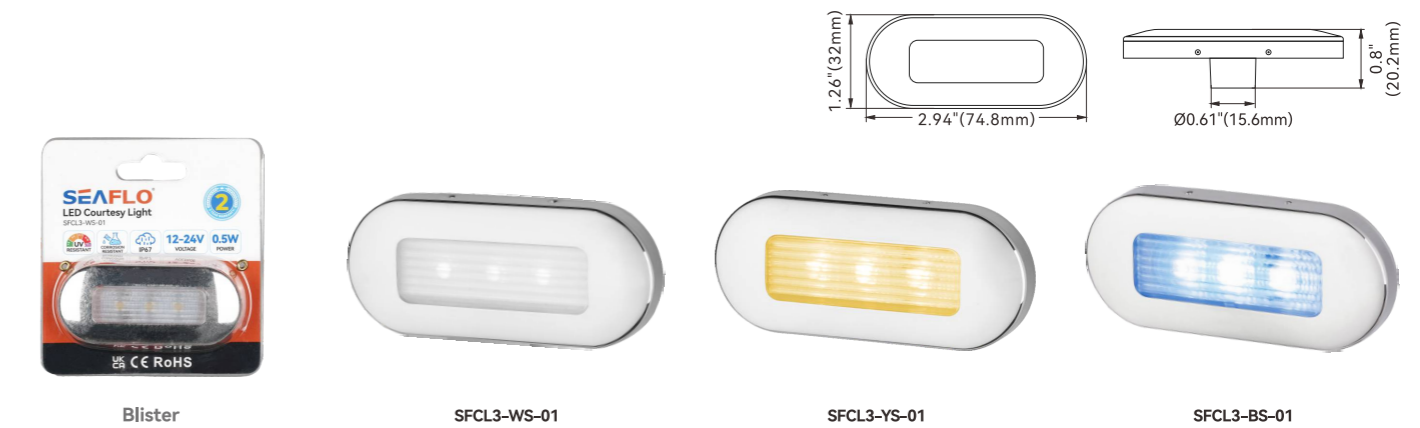

LED Oblong Courtesy Light

Model	Voltage	Wattage	Power	Installation Method	Material	Cool
SFCL3-WS-01	12-24V	0.5W	3x0.2W	Flush mount	S.S. 316 and PC base	Cool White (5500-6300K)
SFCL3-YS-01						Warm White(2900-3200K)
SFCL3-BS-01						Blue

LED Courtesy Light

LED courtesy lights are versatile lighting solutions suitable for both daytime and nighttime use. They provide safe, reliable and energy efficient lighting for interior or exterior applications, effectively highlighting specific areas within your vessel.