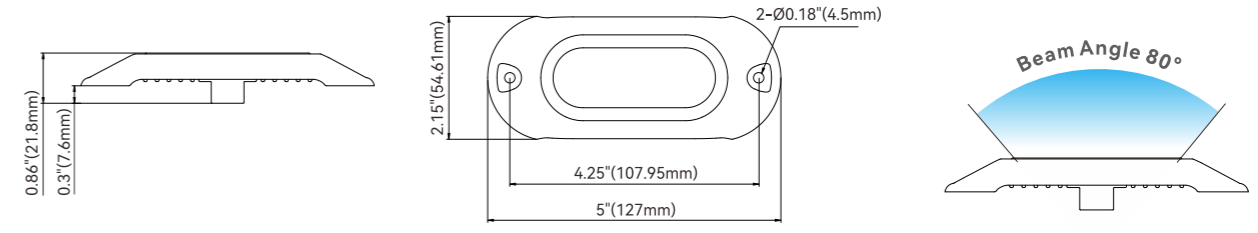

Underwater Lights 01 Series (6 LEDs)

Model	Light Color	Voltage	Power	Lumens	Beam Angle	Size
SFUL1-6W-01	White	12V	18W	1350lm	80°	5" length
SFUL1-6B-01	Blue	12V	18W	1350lm	80°	5" length
SFUL1-6G-01	Green	12V	18W	1350lm	80°	5" length