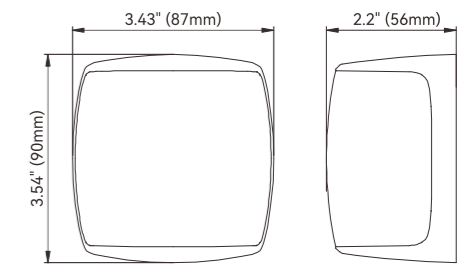

SFNL013-LW-04

SFNL013-LB-04

LED Red Port Light 112.5°