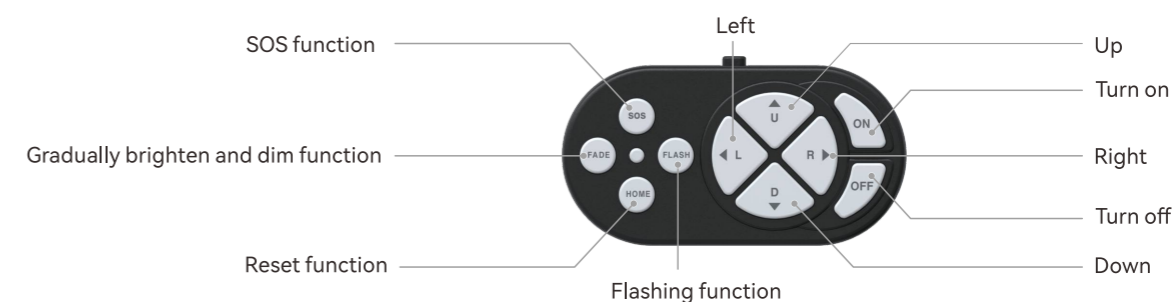

Remote Control Button Functions