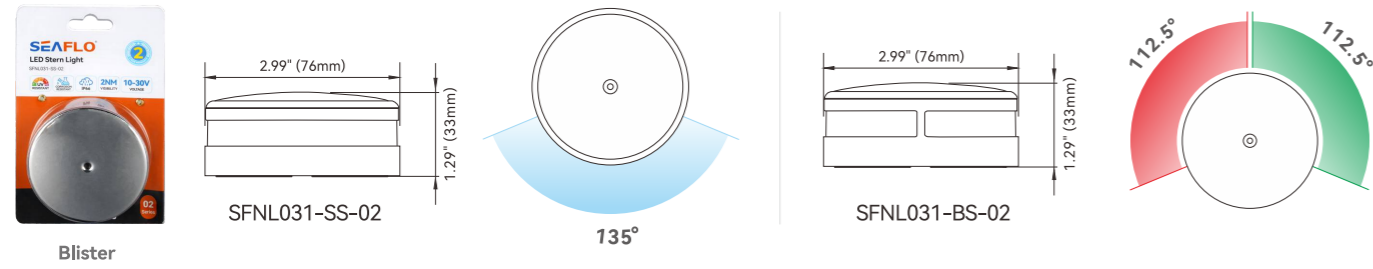

Horizontal Mount Lights 02 Series

SFNL031-SS-02 LED White Stern Light 135°
SFNL031-MS-02 LED White Masthead Light 225°
SFNL031-BS-02 LED Bi-Color Bow Light 225°

Model	Color	Voltage	Wattage	Angle	Visibility	Material
SFNL031-SS-02	White	10-30V	1.7W	135°	2NM	Stainless Steel
SFNL031-MS-02	White			225°		
SFNL031-BS-02	Bi-Color	10-30V	1.7W	225°	2NM	Stainless Steel