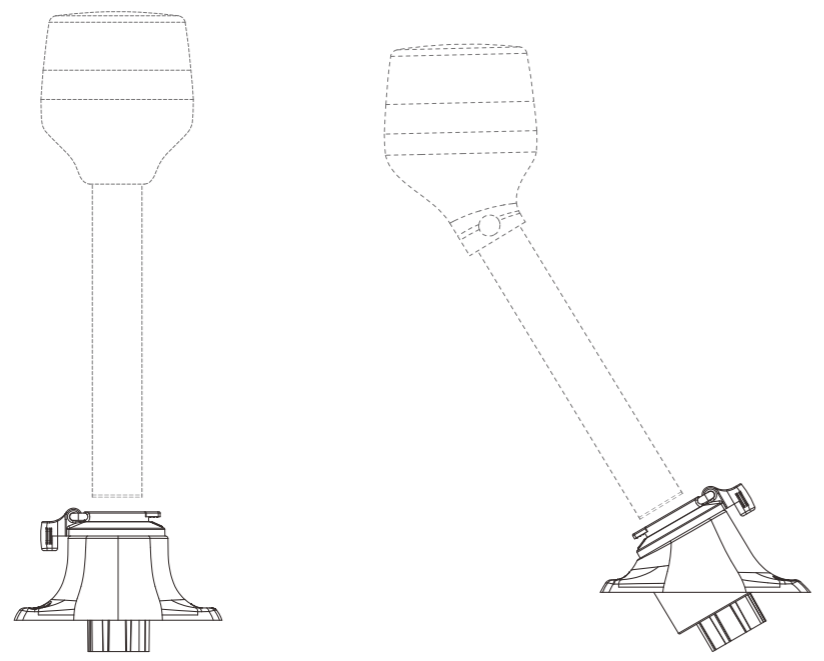

Mounting Base for Plug-in Mount Pole Lights

SEAFLO Plug-In Light Base is a dependable, easy to use base for an pole light (sold separately). The innovative design ensures the pole inserts with a tight and secure fit, and it prevents rattling while the boat is underway or during trailering.

Model	SFPB-04	SFPB-04S	SFPB-05	SFPB-05S
Base Type	Straight base	Straight base	Angled base	Angled base
Material	Plastic	316 stainless steel and Plastic	Plastic	316 stainless steel and Plastic
Size	3.34" x 1.89" x 2.30" (85mm x 48mm x 58.5mm)		3.34" x 1.89" x 2.30" (85mm x 48mm x 58.5mm)	
Fits	05 and 06 series LED all-round pole lights (plug-in mount)			

LED Bi-Color Bow Lights

Whether at anchor or underway, it's important your navigation lights are both functional and clearly visible to nearby boaters. This super-bright, sealed-for-life nav light is strong for a long and dependable life on the bow. The high-efficiency LED bi-color lamp has red and green LEDs, with a sector angle of 112.5° each, and is for use on the bow of sailboats and power-craft. It can be used in place of traditional sidelights or incandescent bow-lights. These lamps are designed to be mounted on a vertical surface.

Model:	SFNL051-11B-03B
Overall Length:	11-1/8" (282mm)
Voltage:	12 V
Visibility:	1NM
Wattage:	2W
Base Type:	Plug-in mount (w / SS Straight base)
Material:	Plastic+Stainless Steel