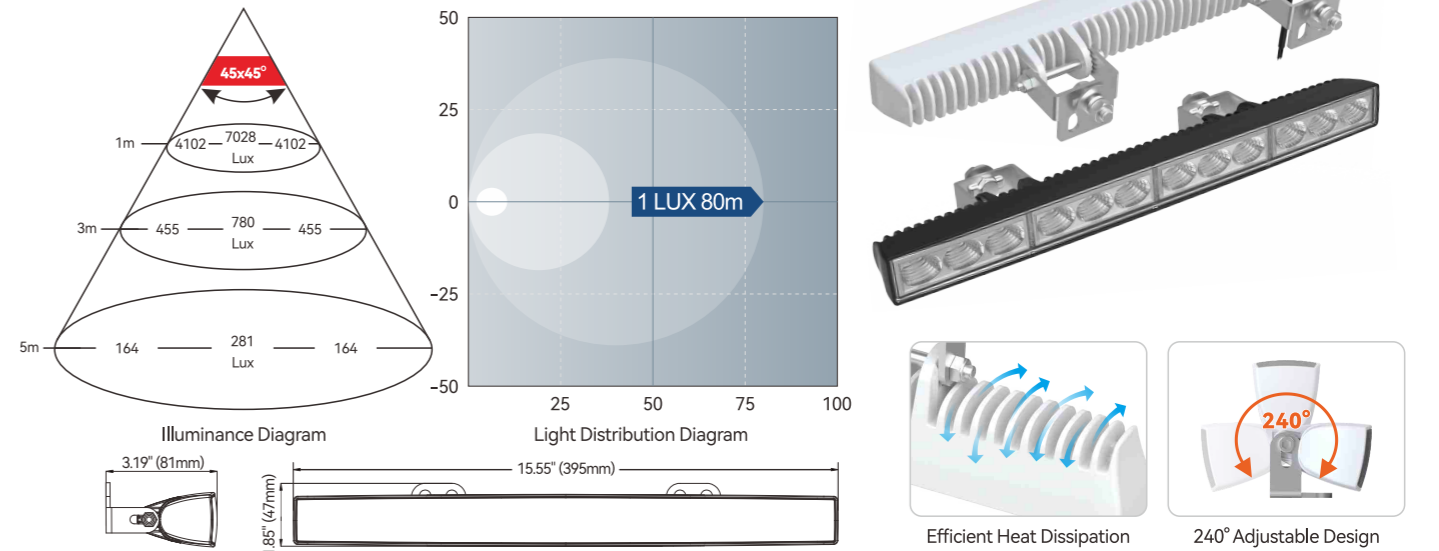

LED Floodlights 12 LEDs

Model	Voltage	Power	Color Temperature	Luminous Flux	Beam Angle	Material	Housing Color
SFFL3-3000W-06W	12/24V	24W	White light 5000K	3000 lm	45°	PC+Aluminium+316 Stainless Steel	White
SFFL3-3000W-06B							Black