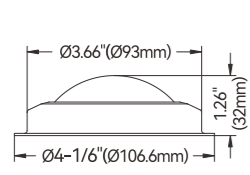

LED Ceiling Light

Lens 3 inch