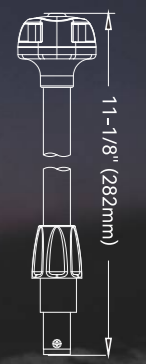

LED Bi-Color Bow Lights

Whether at anchor or underway, it's important your navigation lights are both functional and clearly visible to nearby boaters. This super-bright, sealed-for-life nav light is strong for a long and dependable life on the bow. The high-efficiency LED bi-color lamp has red and green LEDs, with a sector angle of 112.5° each, and is for use on the bow of sailboats and power-craft. It can be used in place of traditional sidelights or incandescent bow-lights. These lamps are designed to be mounted on a vertical surface.

Model:	SFNL051-11B-03B
Overall Length:	11-1/8" (282mm)
Voltage:	12 V
Visibility:	1NM
Wattage:	2W
Base Type:	Plug-in mount (w / SS Straight base)
Material:	Plastic+Stainless Steel