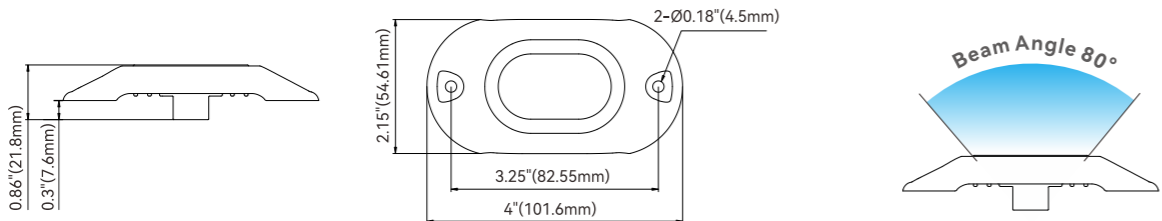

Underwater Lights 01 Series (3 LEDs)

Model	Light Color	Voltage	Power	Lumens	Beam Angle	Size
SFUL1-3W-01	White	12V	9W	800lm	80°	4" length
SFUL1-3B-01	Blue	12V	9W	800lm	80°	4" length
SFUL1-3G-01	Green	12V	9W	800lm	80°	4" length