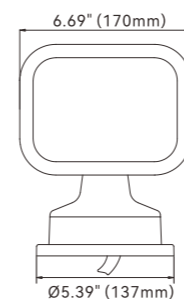

SEOUL
SEOUL LED
delivers high lumen output, high current operation capability, and stable, long-lasting performance.

Remote Control LED Searchlight

SEAFLO searchlights can perform omnidirectional, multi-angle, and long-distance lighting tasks. They can rotate 360 degrees horizontally and 60 degrees vertically. Equipped with a remote control and multifunction settings for user convenience, these searchlights are ideal for mariners locating buoys, moorings, channel markers, and more.

FEATURES & BENEFITS

- 360° horizontal rotation
- 60° vertical sweep
- 2700lm super bright LED light source
- 300-400 meters beam distance
- IP65 waterproof rating
- Remote control and 15ft / 4.6m cable included
- ASA material, corrosion-resistant, oxidation-resistant
- Long service life
- Easy installation
- ISO 8846 / SAE J1171 Compliant
- Use the home button to instantly reset to the original installed position

Model	Control Type	Voltage	Power	Brightness	Housing Color	Color Temperature
SFSL-2700W-01W	Wired remote	10-30V	28W	2700Lumen	White	White light 5500K
SFSL-2700Y-01W						Warm light 2700K
SFSL-2700W-01B					Black	White light 5500K
SFSL-2700Y-01B						Warm light 2700K
SFSL-2700W-02W	Wireless remote	10-30V	28W	2700Lumen	White	White light 5500K
SFSL-2700Y-02W						Warm light 2700K
SFSL-2700W-02B					Black	White light 5500K
SFSL-2700Y-02B						Warm light 2700K

Up and down 60° rotation, left and right 360° rotation

Remote Control Button Functions