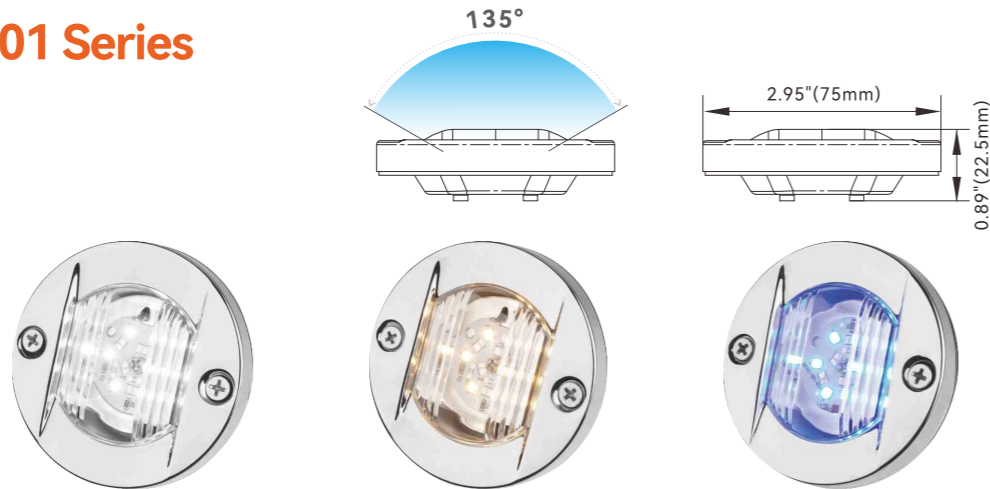

LED Stern Light 01 Series

Model	SFNL041-W-01	SFNL041-Y-01	SFNL041-B-01
Voltage	12V		
Wattage	2.2W		
Visibility	2NM		
Angle	135°		
Lighting color	Cool White	Warm White	Blue
Material	S.S.304