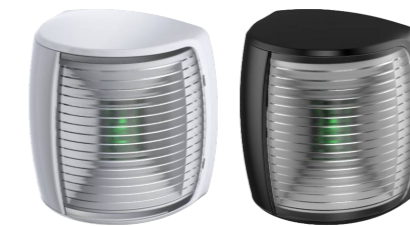

SFNL013-RW-04

SFNL013-RB-04

LED Green Starboard Light 112.5°