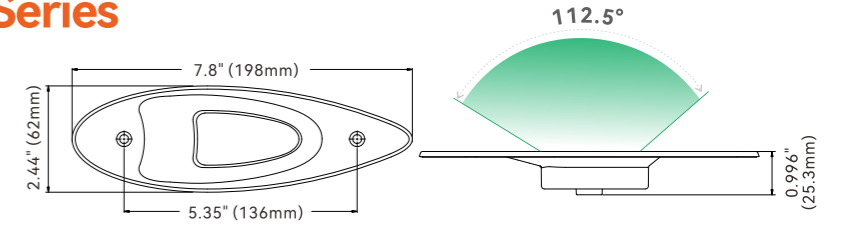

Vertical Mount Lights 04 Series

LED Red Port Light 112.5°