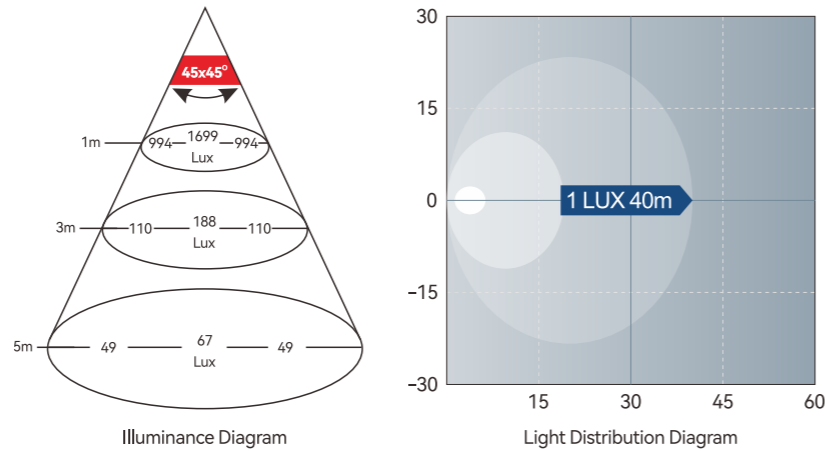

LED Floodlights 3 LEDs

Model	SFFL3-750W-05W	SFFL3-750W-05B	SFFL3-750W-06W	SFFL3-750W-06B
Voltage	12/24V		12/24V	
Power	12W		12W	
Color Temperature	White light 5000K		White light 5000K	
Luminous Flux	750 lm		750 lm	
Beam Angle	45°		45°	
Housing Color	White	Black	White	Black
Material	PC+Aluminium		PC+Aluminium+316 Stainless Steel