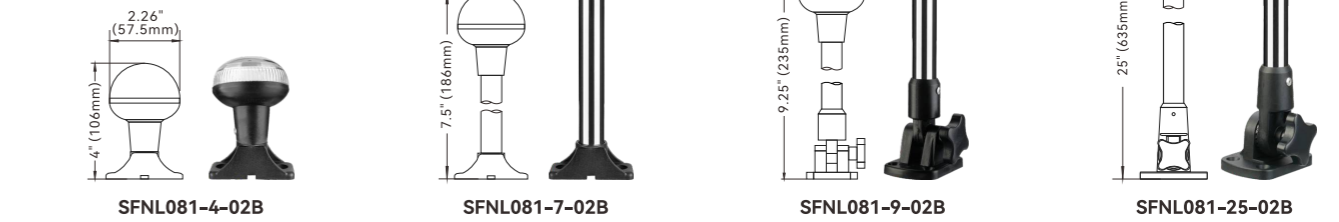

Overall Length	4" (106mm)	7-1/2" (186mm)	9-1/4" (235mm)	25" (635mm)
Model	SFNL081-4-02B	SFNL081-7-02B	SFNL081-9-02B	SFNL081-25-02B
Voltage	12V	12 V	12 V	12 V
Visibility	2NM	2NM	2NM	2NM
Wattage	1.5W	1.5W	1.5W	1.5W
Base Type	Fixed mount	Fixed mount	Adjustable mount	Adjustable mount
Material	Plastic+Stainless Steel