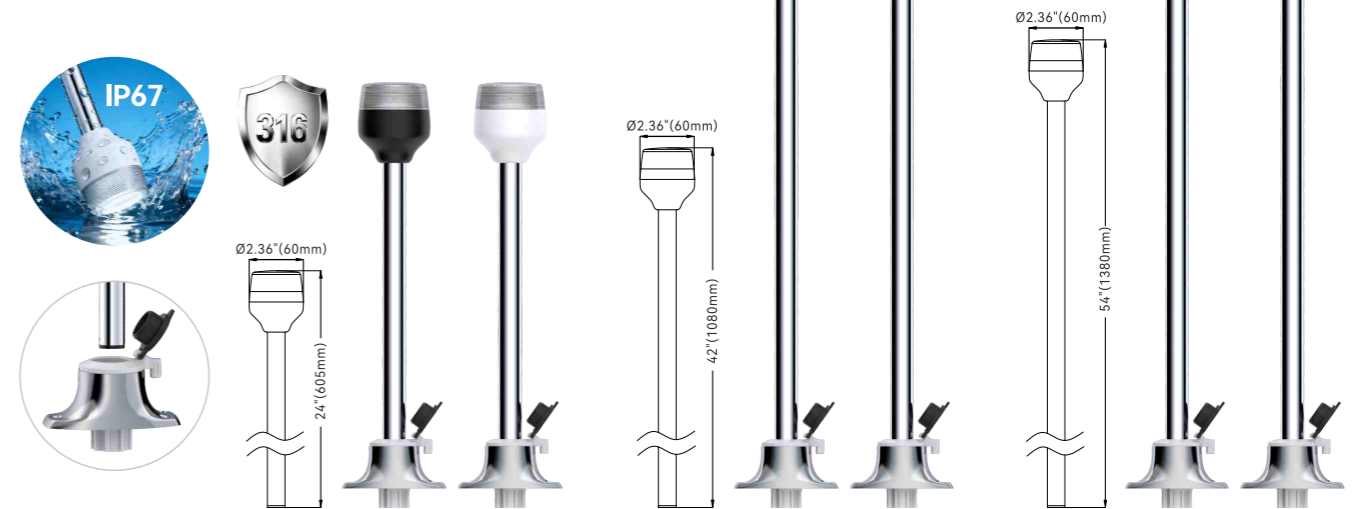

316 Stainless Steel Base

Overall Length	24"(605mm)		42"(1080mm)		54"(1380mm)	
Model	SFNL083-24P-05BS	SFNL083-24P-05WS	SFNL083-42-05BS	SFNL083-42-05WS	SFNL083-54-05BS	SFNL083-54-05WS
Voltage	10-30V		10-30V		10-30V	
Visibility	2NM		2NM		2NM	
Wattage	1.5W		1.5W		1.5W	
Base Type	Plug-in mount		Plug-in mount		Plug-in mount	
Color Temperature	Daylight white 5700K		Daylight white 5700K		Daylight white 5700K	
Housing Color	Black housing	White housing	Black housing	White housing	Black housing	White housing