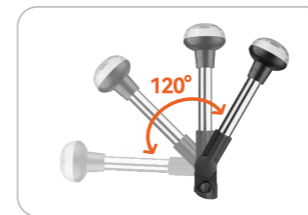

Overall Length	12" (305mm)	16" (396mm)	24" (593mm)	36" (898mm)	28-1/4"~44" (750~1110mm)
Model	SFNL081-12-02B	SFNL081-16-02B	SFNL081-24B-02B	SFNL081-36-02B	SFNL081-44-02B
Voltage	12 V	12 V	12 V	12 V	12 V
Visibility	2NM	2NM	2NM	2NM	2NM
Wattage	1.5W	1.5W	1.5W	1.5W	1.5W
Base Type	Adjustable mount	Adjustable mount	Plug-in mount with straight base	Plug-in mount	Plug-in mount
Material:	Plastic+Stainless Steel				Plastic+Aluminum