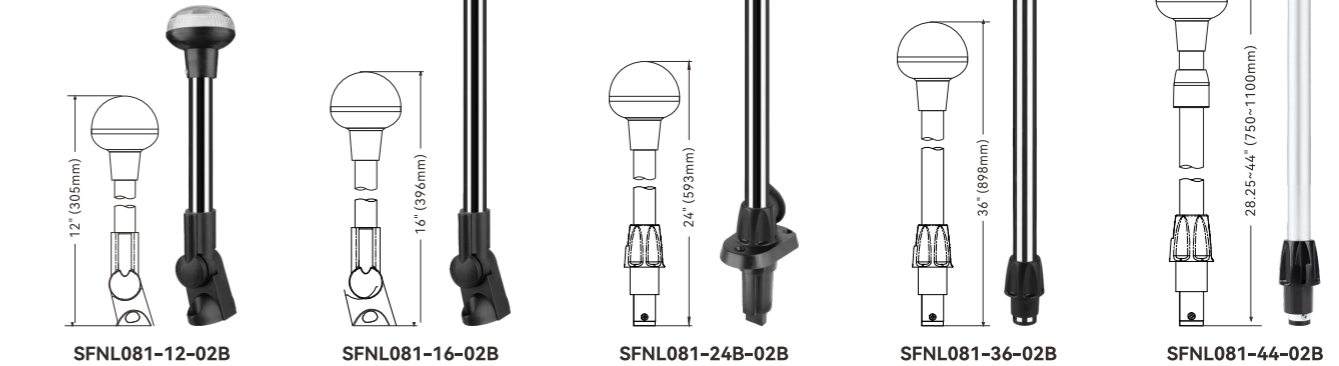

Overall Length	12" (305mm)	16" (396mm)	24" (593mm)	36" (898mm)	28-1/4"~44" (750~1110mm)
Model	SFNL081-12-02B	SFNL081-16-02B	SFNL081-24B-02B	SFNL081-36-02B	SFNL081-44-02B
Voltage	12 V	12 V	12 V	12 V	12 V
Visibility	2NM	2NM	2NM	2NM	2NM
Wattage	1.5W	1.5W	1.5W	1.5W	1.5W
Base Type	Adjustable mount	Adjustable mount	Plug-in mount with straight base	Plug-in mount	Plug-in mount
Material:	Plastic+Stainless Steel				Plastic+Aluminum