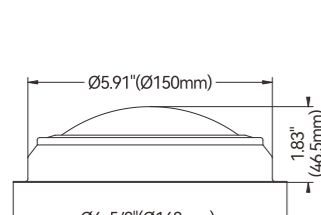

LED Ceiling Light

Model	Voltage	Wattage	LED Power	Installation Method	Color Temperature	Diameter	Material
SFCL1-4-WC-02	12V	3.6W	20 × 0.2W	Surface mount	White (5500-6300K)	4-1/6" (106.6mm)	Brass
SFCL1-4-WS-02							S.S.304

Model	Voltage	Wattage	LED Power	Installation Method	Color Temperature	Diameter	Material
SFCL1-5-WC-02	12V	3.6W	20 × 0.2W	Surface mount	White (5500-6300K)	5-3/8" (137mm)	Brass
SFCL1-5-WS-02					White (5500-6300K)		S.S.304
SFCL1-5-ZS-02					Red/White (5500-6300K)		S.S.304

Lens 5 inch

Model	Voltage	Wattage	LED Power	Installation Method	Color Temperature	Diameter	Material
SFCL1-6-WC-02	12V	3.6W	20 × 0.2W	Surface mount	White (5500-6300K)	6-5/8" (168mm)	Brass
SFCL1-6-WS-02					White (5500-6300K)		S.S.304
SFCL1-6-WS-03					White (5500-6300K)		S.S.304
SFCL1-6-ZS-03					Red/White (5500-6300K)		

LED Ceiling Light

This is ceiling Light with beautiful appearance and accent. This simple and stylish dome Light is pre-wired with an integral built-in mini on/off rocker switch. With weather proof design, this stylish ceiling light can be used normally in severe environment. It can be surface-mounted on any flat ceiling surface, simple and quick Installation. These lights are going to be a great addition to your RV, boat or even your room.

Model	Voltage	Wattage	Power	Installation Method	Color Temperature	Material
SFCL1-3-WW-01	12V	1W	6 × 0.2W	Flush mount	Cool White (5500-6300K)	PC White
SFCL1-3-YW-01					Warm White (2900-3200K)	
SFCL1-3-BW-01					Bule	

LED Ceiling Light

Model	Voltage	Wattage	Installation Method	Color Temperature	Diameter
SFCL1-4-YW-04	10-30V	4W	Surface mount	Warm White (2900-3200K)	4" (102mm)
SFCL1-4-WW-04				White (5800-6300K)	
SFCL1-5-YW-04	10-30V	6W	Surface mount	Warm White (2900-3200K)	5" (127mm)
SFCL1-5-WW-04				White (5800-6300K)