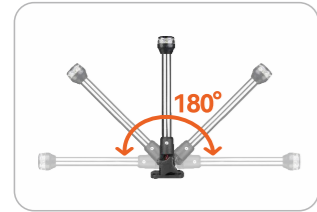

LED All-Round Pole Lights 04 Series

Color Temperature: Daylight white 4000-4500K
LED All-Round Light use for boats up to 65.6 ft (20m)

Overall Length	9.5" (247mm)	12" (305mm)	23.6" (600mm)
Model	SFNL083-9-04B	SFNL083-12-04B	SFNL083-24-04B
Voltage	10-30V	10-30V	10-30V
Visibility	2NM	2NM	2NM
Wattage	1W	1W	1W
Base Type	Adjustable mount	Adjustable mount	Adjustable mount
Material	Plastic+Stainless Steel