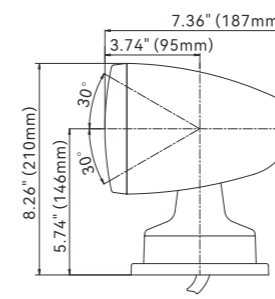

SEOUL
SEOUL LED
delivers high lumen output, high current operation capability, and stable, long-lasting performance.

Remote Control LED Searchlight

SEAFLO searchlights can perform omnidirectional, multi-angle, and long-distance lighting tasks. They can rotate 360 degrees horizontally and 60 degrees vertically. Equipped with a remote control and multifunction settings for user convenience, these searchlights are ideal for mariners locating buoys, moorings, channel markers, and more.

FEATURES & BENEFITS

- 360° horizontal rotation
- 60° vertical sweep
- 2700lm super bright LED light source
- 300-400 meters beam distance
- IP65 waterproof rating
- Remote control and 15ft / 4.6m cable included
- ASA material, corrosion-resistant, oxidation-resistant
- Long service life
- Easy installation
- ISO 8846 / SAE J1171 Compliant
- Use the home button to instantly reset to the original installed position

Model	Control Type	Voltage	Power	Brightness	Housing Color	Color Temperature
SFSL-2700W-01W	Wired remote	10-30V	28W	2700Lumen	White	White light 5500K
SFSL-2700Y-01W						Warm light 2700K
SFSL-2700W-01B					Black	White light 5500K
SFSL-2700Y-01B						Warm light 2700K
SFSL-2700W-02W	Wireless remote	10-30V	28W	2700Lumen	White	White light 5500K
SFSL-2700Y-02W						Warm light 2700K
SFSL-2700W-02B					Black	White light 5500K
SFSL-2700Y-02B						Warm light 2700K

Up and down 60° rotation, left and right 360° rotation

Remote Control Button Functions