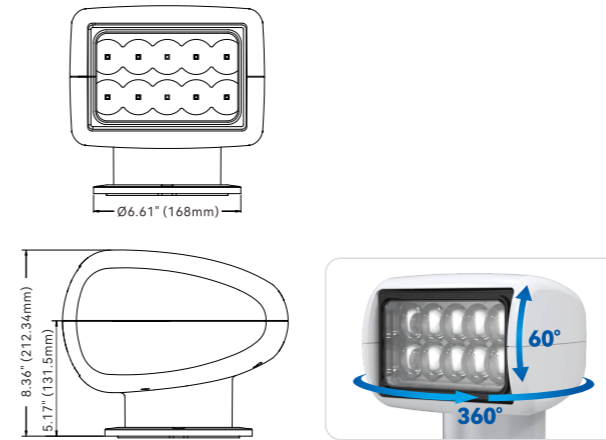

Model	Control Type	Voltage	Power	Candlepower	Housing Color	Color Temperature	Beam Distance
SFSL3-2700W-02W	Wired remote	10-30V	30W	180000 cd	White	White light 5500K	2624' / 800m
SFSL3-2700Y-02W						Warm light 3000K	
SFSL3-2700W-02B					Black	White light 5500K	
SFSL3-2700Y-02B						Warm light 3000K	
SFSL3-2700W-02WA	Wireless remote	10-30V	30W	180000 cd	White	White light 5500K	2624' / 800m
SFSL3-2700Y-02WA						Warm light 3000K	
SFSL3-2700W-02BA					Black	White light 5500K	
SFSL3-2700Y-02BA						Warm light 3000K	

Up and down 60° rotation, left and right 360° rotation