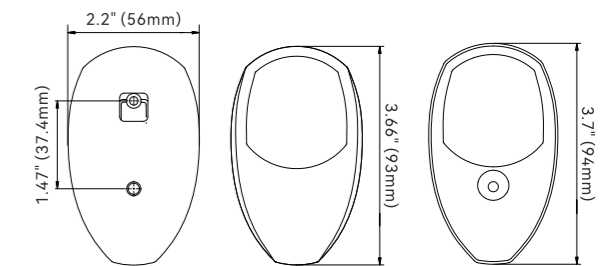

SFNL023-PS-05 LED Red Port Light and Green Starboard Light 112.5°, Pair
SFNL023-PW-05 LED Red Port Light and Green Starboard Light 112.5°, Pair
SFNL023-PB-05 LED Red Port Light and Green Starboard Light 112.5°, Pair

Model	Voltage	Wattage	Angle	Housing color	Lamp color	Visibility	Material
SFNL023-PW-05	10-30V	2W	112.5°	White	Red & Green	2NM	ASA,PC
SFNL023-PB-05				Black			ASA,PC
SFNL023-PS-05				S.S.316			ASA,PC,S.S.316