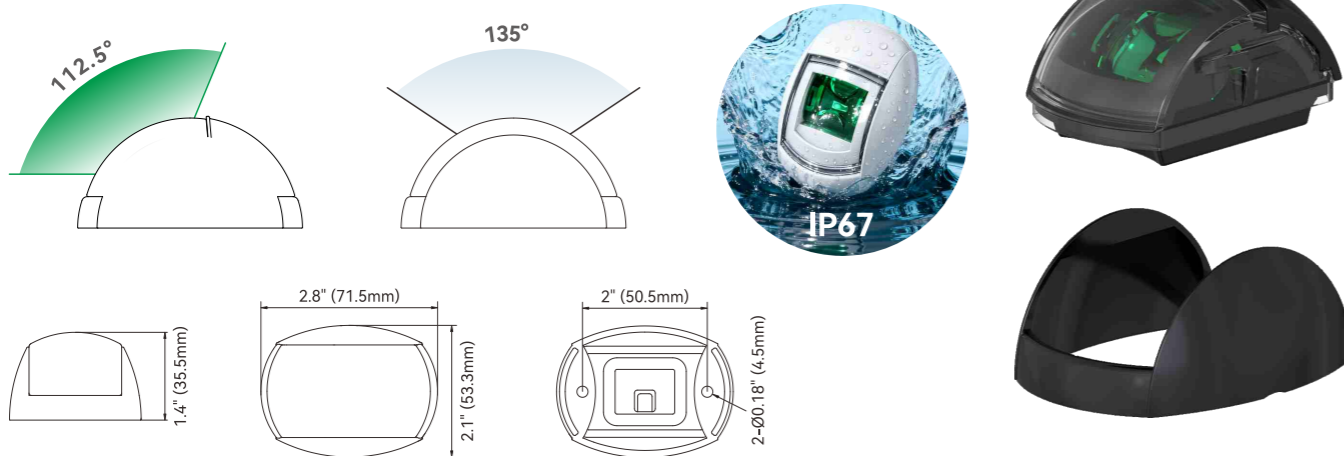

Vertical Mount Lights 06 Series

SFNL023-SW-06 LED White Stern Light 135°
SFNL023-SB-06 LED White Stern Light 135°
SFNL023-PW-06 LED Port and Starboard Lights (Pair)
SFNL023-PB-06 LED Port and Starboard Lights (Pair)

Model	Voltage	Wattage	Angle	Housing color	Lamp color	Visibility	Material
SFNL023-SW-06	10-30V	1.5W	135°	White	White	3NM	ASA, PC
SFNL023-SB-06				Black			
SFNL023-PW-06	10-30V	1.5W	112.5°	White	Red & Green	2NM	ASA, PC
SFNL023-PB-06				Black			

Vertical Mount Lights 05 Series

SEAFLO boat navigation lights incorporate advanced LED technology, characterized by its energy efficiency, minimal power consumption, and extended service life, thereby enhancing the safety of nighttime navigation. These lights are ideally suited for vessels with a length of less than 20 meters, facilitating night navigation and signaling.