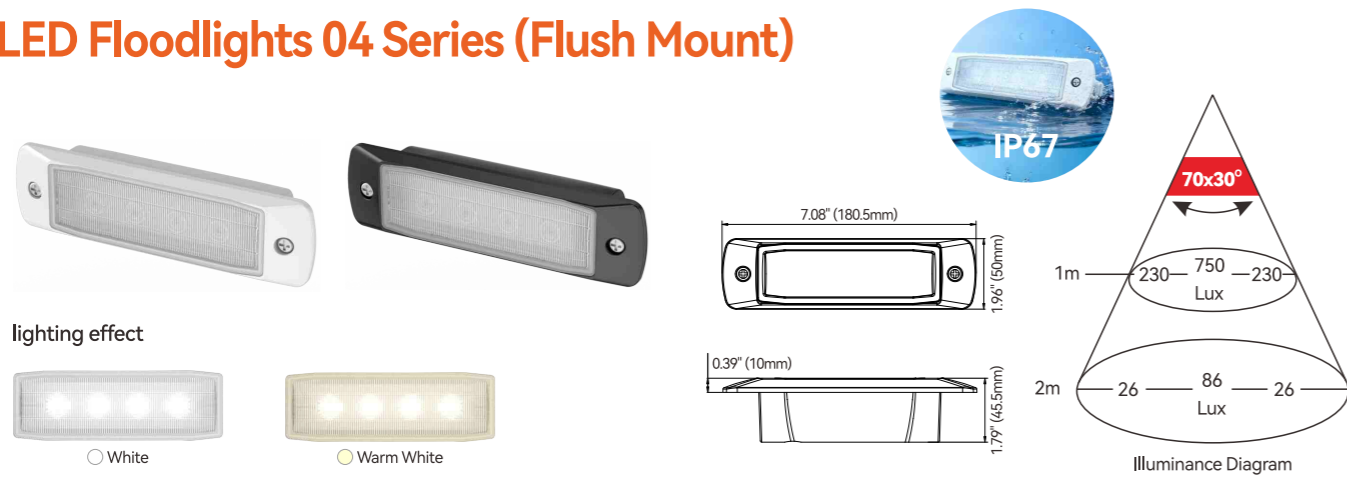

LED Floodlights 04 Series (Flush Mount)

Model	SFFL3-550W-04W	SFFL3-550W-04B	SFFL3-450Y-04W	SFFL3-450Y-04B
Voltage	12/24V		12/24V	
Power	6W		6W	
Color Temperature	5000K (White)		3000K (Warm White)	
Luminous Flux	550 lm		550 lm	
Housing Color	White	Black	White	Black
Installation	Flush Mount		Flush Mount	
Material	Thermally Conductive Nylon + PC		Thermally Conductive Nylon + PC	
Cable	0.5m		0.5m