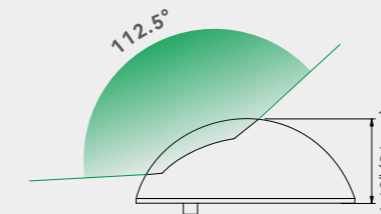

Navigation Light