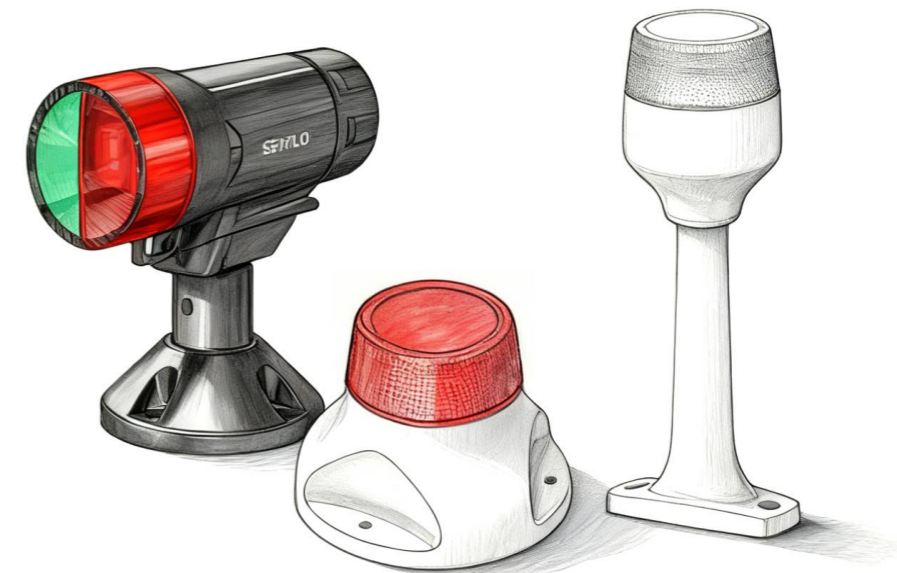

IMO COLREG 72 Lights and Visibility - Sailboats

IMO COLREG requirements for navigation lighting on powerboats less than 50m (165ft) LOA (Length Overall).
Note - Sailboats under motor adopt the rules for Powerboats.

Powerboats up to 7m (23ft).
Not capable of more than 7 knots

- 1x All Round White

Powerboats up to 12m (39.6ft)
Where Separate Masthead and Stern cannot be mounted

- 1x Port lamp (2NM)
- 1x Starboard lamp (2NM)
- OR
- 1x Bi-Colour lamp (2NM)
- 1x All Round White lamp (2NM)

Powerboats up to 12m (39.6ft)

- 1x Port lamp (2NM)
- 1x Starboard lamp (2NM)
- OR
- 1x Bi-Colour lamp (2NM)
- 1x Masthead lamp (2NM)
- 1x All Round White lamp (2NM) for vessels at anchor
- 1x Stern lamp (2NM)

Powerboats more than 12m (39.6ft), but less than 20m (66ft)

- 1x Port lamp (2NM)
- 1x Starboard lamp (2NM)
- OR
- 1x Bi-Colour lamp (2NM)
- 1x Masthead lamp (3NM)
- 1x Stern lamp (2NM)
- 1x All Round White lamp (2NM) for vessels at anchor

Powerboats more than 20m (66ft), but less than 50m (165ft)

- 1x Port lamp (2NM)
- 1x Starboard lamp (2NM)
- 1x Masthead lamp (5NM)
- 1x Stern lamp (2NM)
- 1x All Round White lamp (2NM) for vessels at anchor

IMO COLREG 72 Lights and Visibility - Sailboats

IMO COLREG requirements for navigation lighting on sailboats less than 50m (165ft) LOA (Length Overall).
Note - Sailboats under motor adopt the rules for Powerboats.

Sailboats up to 20m (66ft) under sail

- 1x Tri-Colour lamp (2NM)
- 1x Masthead lamp (3NM)
- 1x All Round White lamp (2NM) for vessels at anchor

Sailboats more than 20m(66ft) but less than 50m(165ft) under sail

- 1x Port lamp (2NM)
- 1x Starboard lamp (2NM)
- OR
- 1x Bi-Colour lamp (2NM)
- 1x Stern lamp (2NM)
- 1x Masthead lamp (5NM)
- 1x All Round White lamp (2NM) for vessels at anchor

The following images depict ADDITIONAL lighting requirements for special activities:

Sailboats and Powerboats grounded

- 1x All Round White lamp (2NM)
- ●● 2x All Round Red lamp (2NM) Mounted above one another

Sailboats and Powerboats not under command (NUC)

- ●● 2x All Round Red lamp (2NM) Mounted above one another

Sailboats and Powerboats manoeuvring with difficulty (RAM)

- 1x All Round Red lamp (2NM)
- 1x All Round White lamp (2NM)
- 1x All Round Red lamp (2NM) Mounted above one another