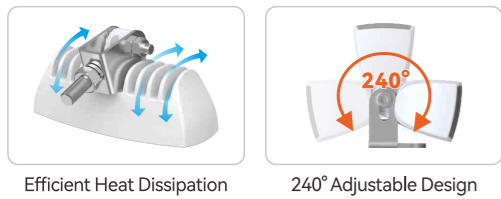

LED Floodlights 3 LEDs

Model	SFFL3-750W-05W	SFFL3-750W-05B	SFFL3-750W-06W	SFFL3-750W-06B
Voltage	12/24V		12/24V	
Power	12W		12W	
Color Temperature	White light 5000K		White light 5000K	
Luminous Flux	750 lm		750 lm	
Beam Angle	45°		45°	
Housing Color	White	Black	White	Black
Material	PC+Aluminium		PC+Aluminium+316 Stainless Steel