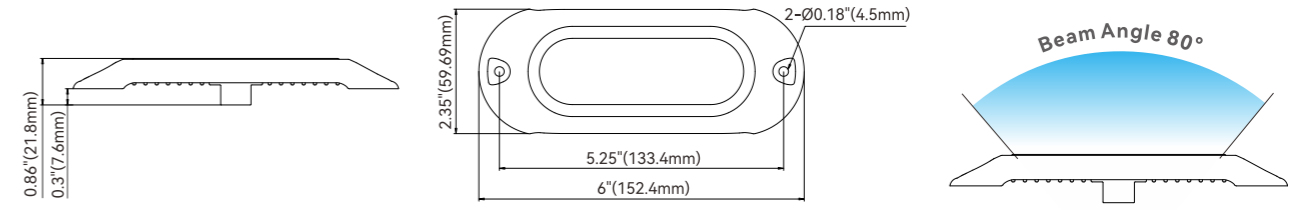

Underwater Lights 01 Series (12 LEDs)

Model	Light Color	Voltage	Power	Lumens	Beam Angle	Size
SFUL1-12W-01	White	12V	36W	1650lm	80°	6" length
SFUL1-12B-01	Blue	12V	36W	1650lm	80°	6" length
SFUL1-12G-01	Green	12V	36W	1650lm	80°	6" length

LED Underwater Lights