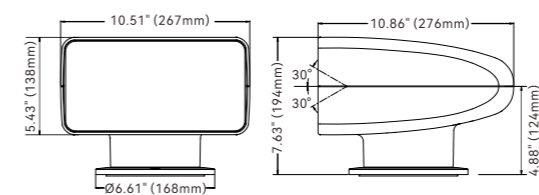

Model	Voltage	Amps	Housing Color	Power	Candlepower	Beam Distance
SFSL1-100-03W	12V	7.2A	White	100W	200000 cd	1377' / 420m
SFSL2-100-03W	24V	4A				
SFSL1-100-03B	12V	7.2A	Black			
SFSL2-100-03B	24V	4A				

Up and down 60° rotation, left and right 360° rotation