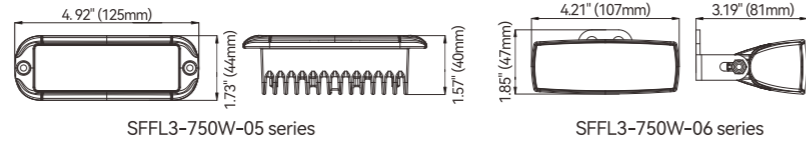

LED Floodlights 3 LEDs

Model	SFFL3-750W-05W	SFFL3-750W-05B	SFFL3-750W-06W	SFFL3-750W-06B
Voltage	12/24V		12/24V	
Power	12W		12W	
Color Temperature	White light 5000K		White light 5000K	
Luminous Flux	750 lm		750 lm	
Beam Angle	45°		45°	
Housing Color	White	Black	White	Black
Material	PC+Aluminium		PC+Aluminium+316 Stainless Steel