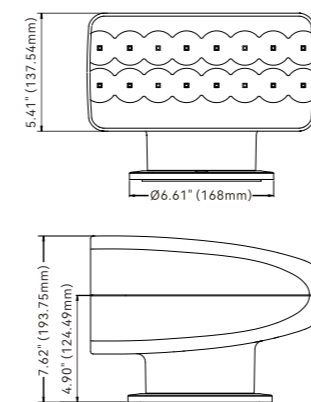

Model	Control Type	Voltage	Power	Candlepower	Housing Color	Color Temperature	Beam Distance
SFSL3-3500W-03W	Wired remote	10-30V	35W	230000 cd	White	White light 5500K	3937' / 1200m
SFSL3-3500Y-03W						Warm light 3000K	
SFSL3-3500W-03B					Black	White light 5500K	
SFSL3-3500Y-03B						Warm light 3000K	
SFSL3-3500W-03WA	Wireless remote	10-30V	35W	230000 cd	White	White light 5500K	3937' / 1200m
SFSL3-3500Y-03WA						Warm light 3000K	
SFSL3-3500W-03BA					Black	White light 5500K	
SFSL3-3500Y-03BA						Warm light 3000K