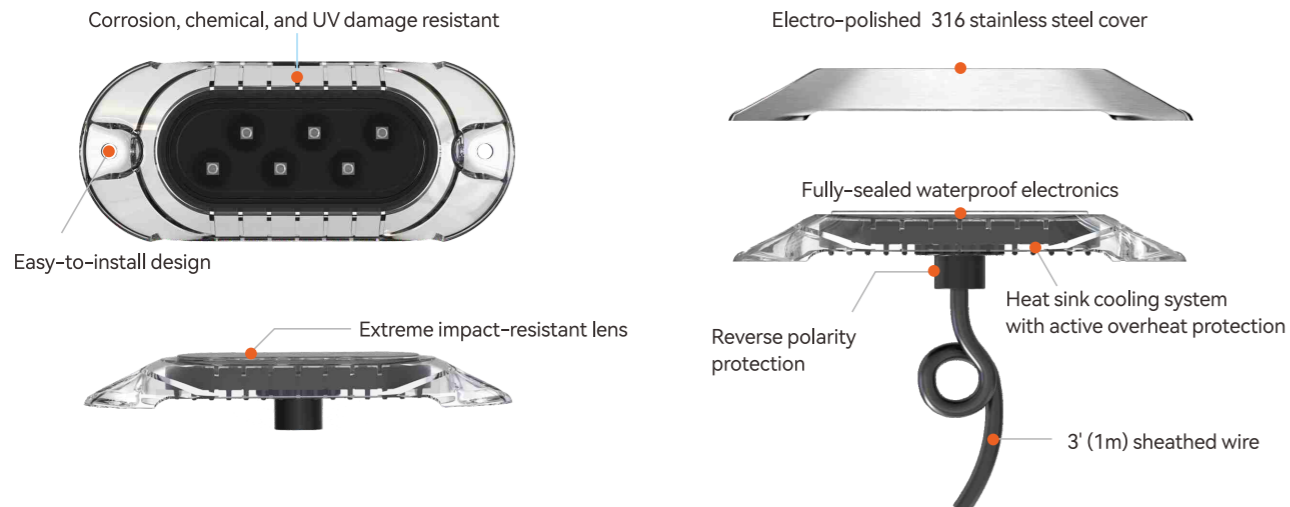

Underwater Lights 01 Series (6 LEDs)

Model	Light Color	Voltage	Power	Lumens	Beam Angle	Size
SFUL1-6W-01	White	12V	18W	1350lm	80°	5" length
SFUL1-6B-01	Blue	12V	18W	1350lm	80°	5" length
SFUL1-6G-01	Green	12V	18W	1350lm	80°	5" length

Underwater Lights 01 Series (3 LEDs)

Model	Light Color	Voltage	Power	Lumens	Beam Angle	Size
SFUL1-3W-01	White	12V	9W	800lm	80°	4" length
SFUL1-3B-01	Blue	12V	9W	800lm	80°	4" length
SFUL1-3G-01	Green	12V	9W	800lm	80°	4" length

Underwater Lights 01 Series (12 LEDs)

Model	Light Color	Voltage	Power	Lumens	Beam Angle	Size
SFUL1-12W-01	White	12V	36W	1650lm	80°	6" length
SFUL1-12B-01	Blue	12V	36W	1650lm	80°	6" length
SFUL1-12G-01	Green	12V	36W	1650lm	80°	6" length

LED Underwater Lights