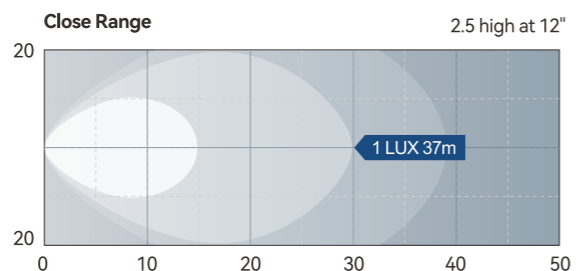

316 stainless steel bracket

Model	Lens Type	Voltage	Power	Color Temperature	Luminous Flux	Housing Color	Material	Cable
SFFL3-1000W-07BL	Long Range	12/24V	15W	5700K (White)	1000 lm	Black	Aluminium+ 316 Stainless Steel	0.3m
SFFL3-1000W-07WL				White				
SFFL3-800Y-07BL				3000K (Warm White)	800 lm	Black		
SFFL3-800Y-07WL				White				
SFFL3-1000W-07BC	Close Range	12/24V	15W	5700K (White)	1000 lm	Black		
SFFL3-1000W-07WC				White				
SFFL3-800Y-07BC				3000K (Warm White)	800 lm	Black		
SFFL3-800Y-07WC				White