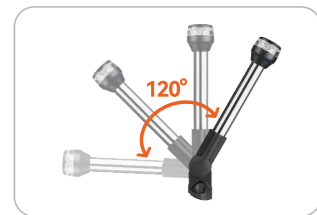

Overall Length	6" (152mm)	15" (381mm)	22" (557mm)	27"~41" (695~1050mm)
Model	SFNL083-6-04B	SFNL083-15-04B	SFNL083-22-04B	SFNL083-41-04B
Voltage	10-30V	10-30V	10-30V	10-30V
Visibility	2NM	2NM	2NM	2NM
Wattage	1W	1W	1W	1W
Base Type	Fixed mount	Adjustable mount	Plug-in Mount	Plug-in Mount
Material	Plastic+Stainless Steel	Plastic+Stainless Steel	Plastic+Stainless Steel	Plastic+Aluminum pole

LED All-Round Pole Lights 02 Series

Color Temperature: Daylight white 4000-4500K
LED All-Round Light use for boats up to 65.6 ft (20m).