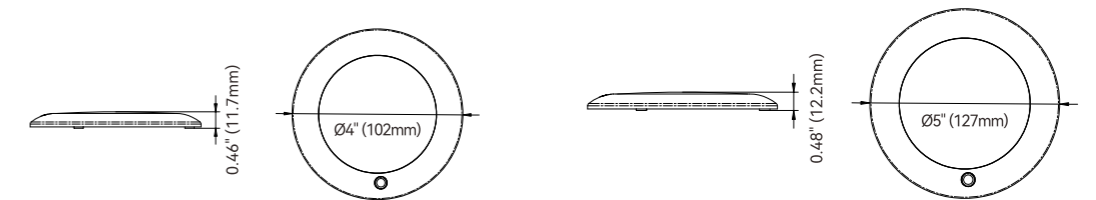

## LED Ceiling Light

Blister

SFCL1-4-YW-04

SFCL1-4-WW-04

SFCL1-5-YW-04

SFCL1-5-WW-04

| Model         | Voltage | Wattage | Installation Method | Color Temperature       | Diameter   |
|---------------|---------|---------|---------------------|-------------------------|------------|
| SFCL1-4-YW-04 | 10-30V  | 4W      | Surface mount       | Warm White (2900-3200K) | 4" (102mm) |
| SFCL1-4-WW-04 |         |         |                     | White (5800-6300K)      |            |
| SFCL1-5-YW-04 | 10-30V  | 6W      | Surface mount       | Warm White (2900-3200K) | 5" (127mm) |
| SFCL1-5-WW-04 |         |         |                     | White (5800-6300K)      |            |