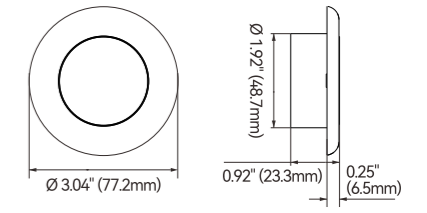

Model	Voltage	Wattage	Power	Installation Method	Color Temperature	Material
SFCL1-3-WW-01	12V	1W	6 × 0.2W	Flush mount	Cool White (5500-6300K)	PC White
SFCL1-3-YW-01					Warm White (2900-3200K)	
SFCL1-3-BW-01					Bule